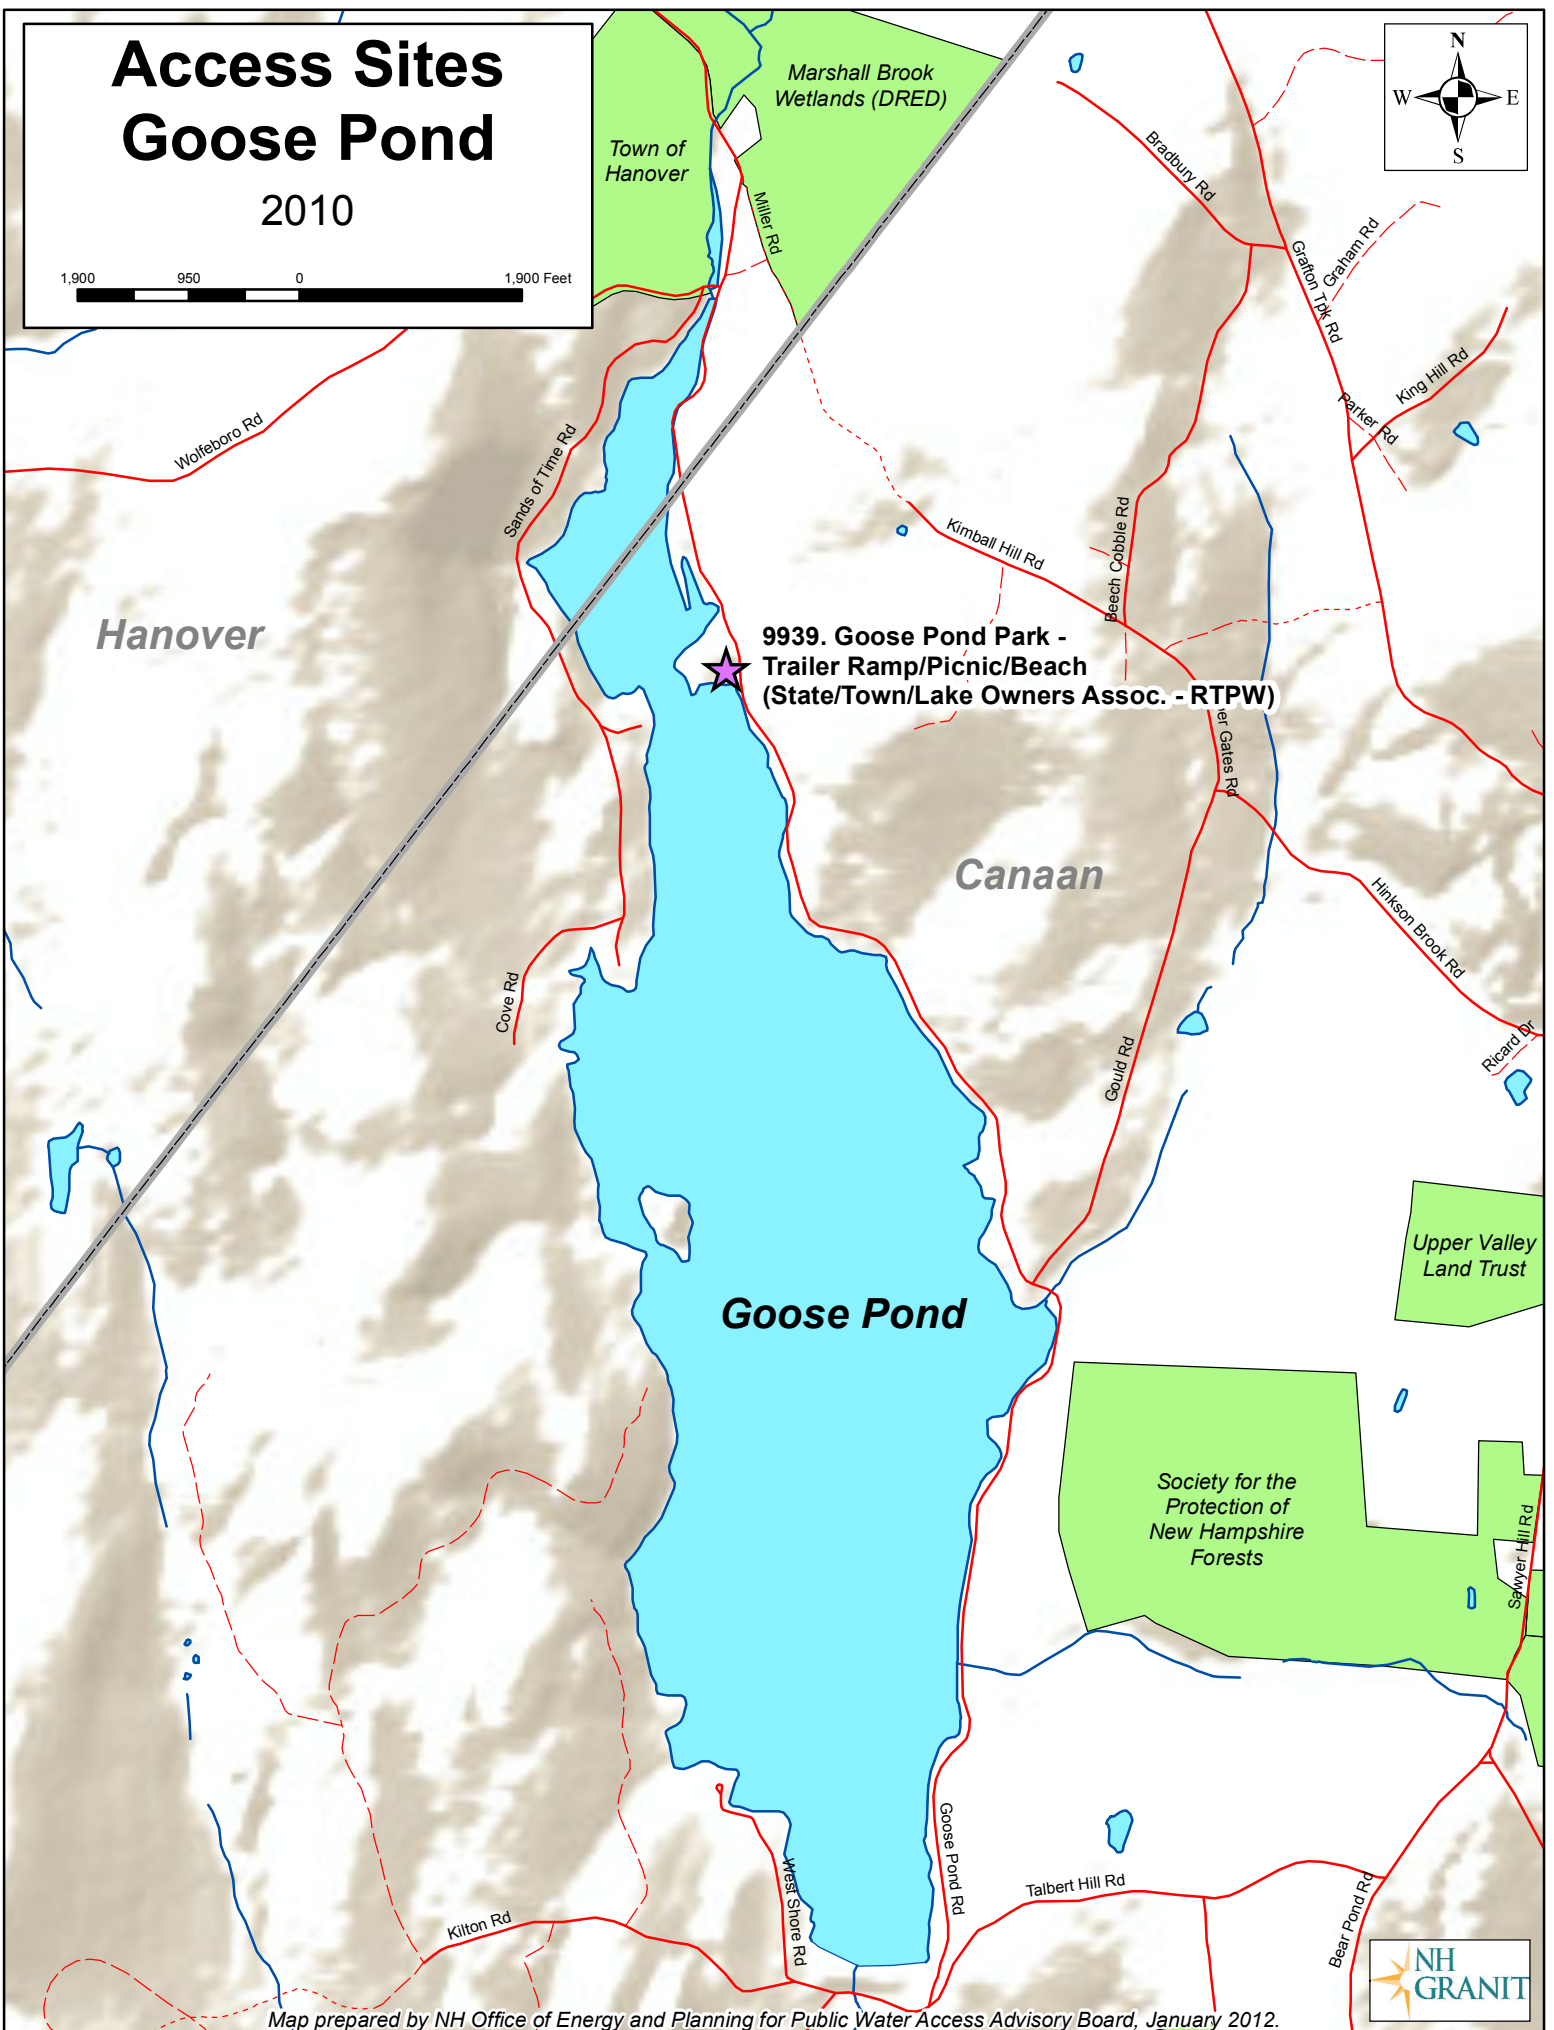

Access Sites Goose Pond

2010

1,900 950 0 1,900 Feet

**9939. Goose Pond Park -
Trailer Ramp/Picnic/Beach
(State/Town/Lake Owners Assoc. - RTPW)**

Hanover

Canaan

Goose Pond

Upper Valley
Land Trust