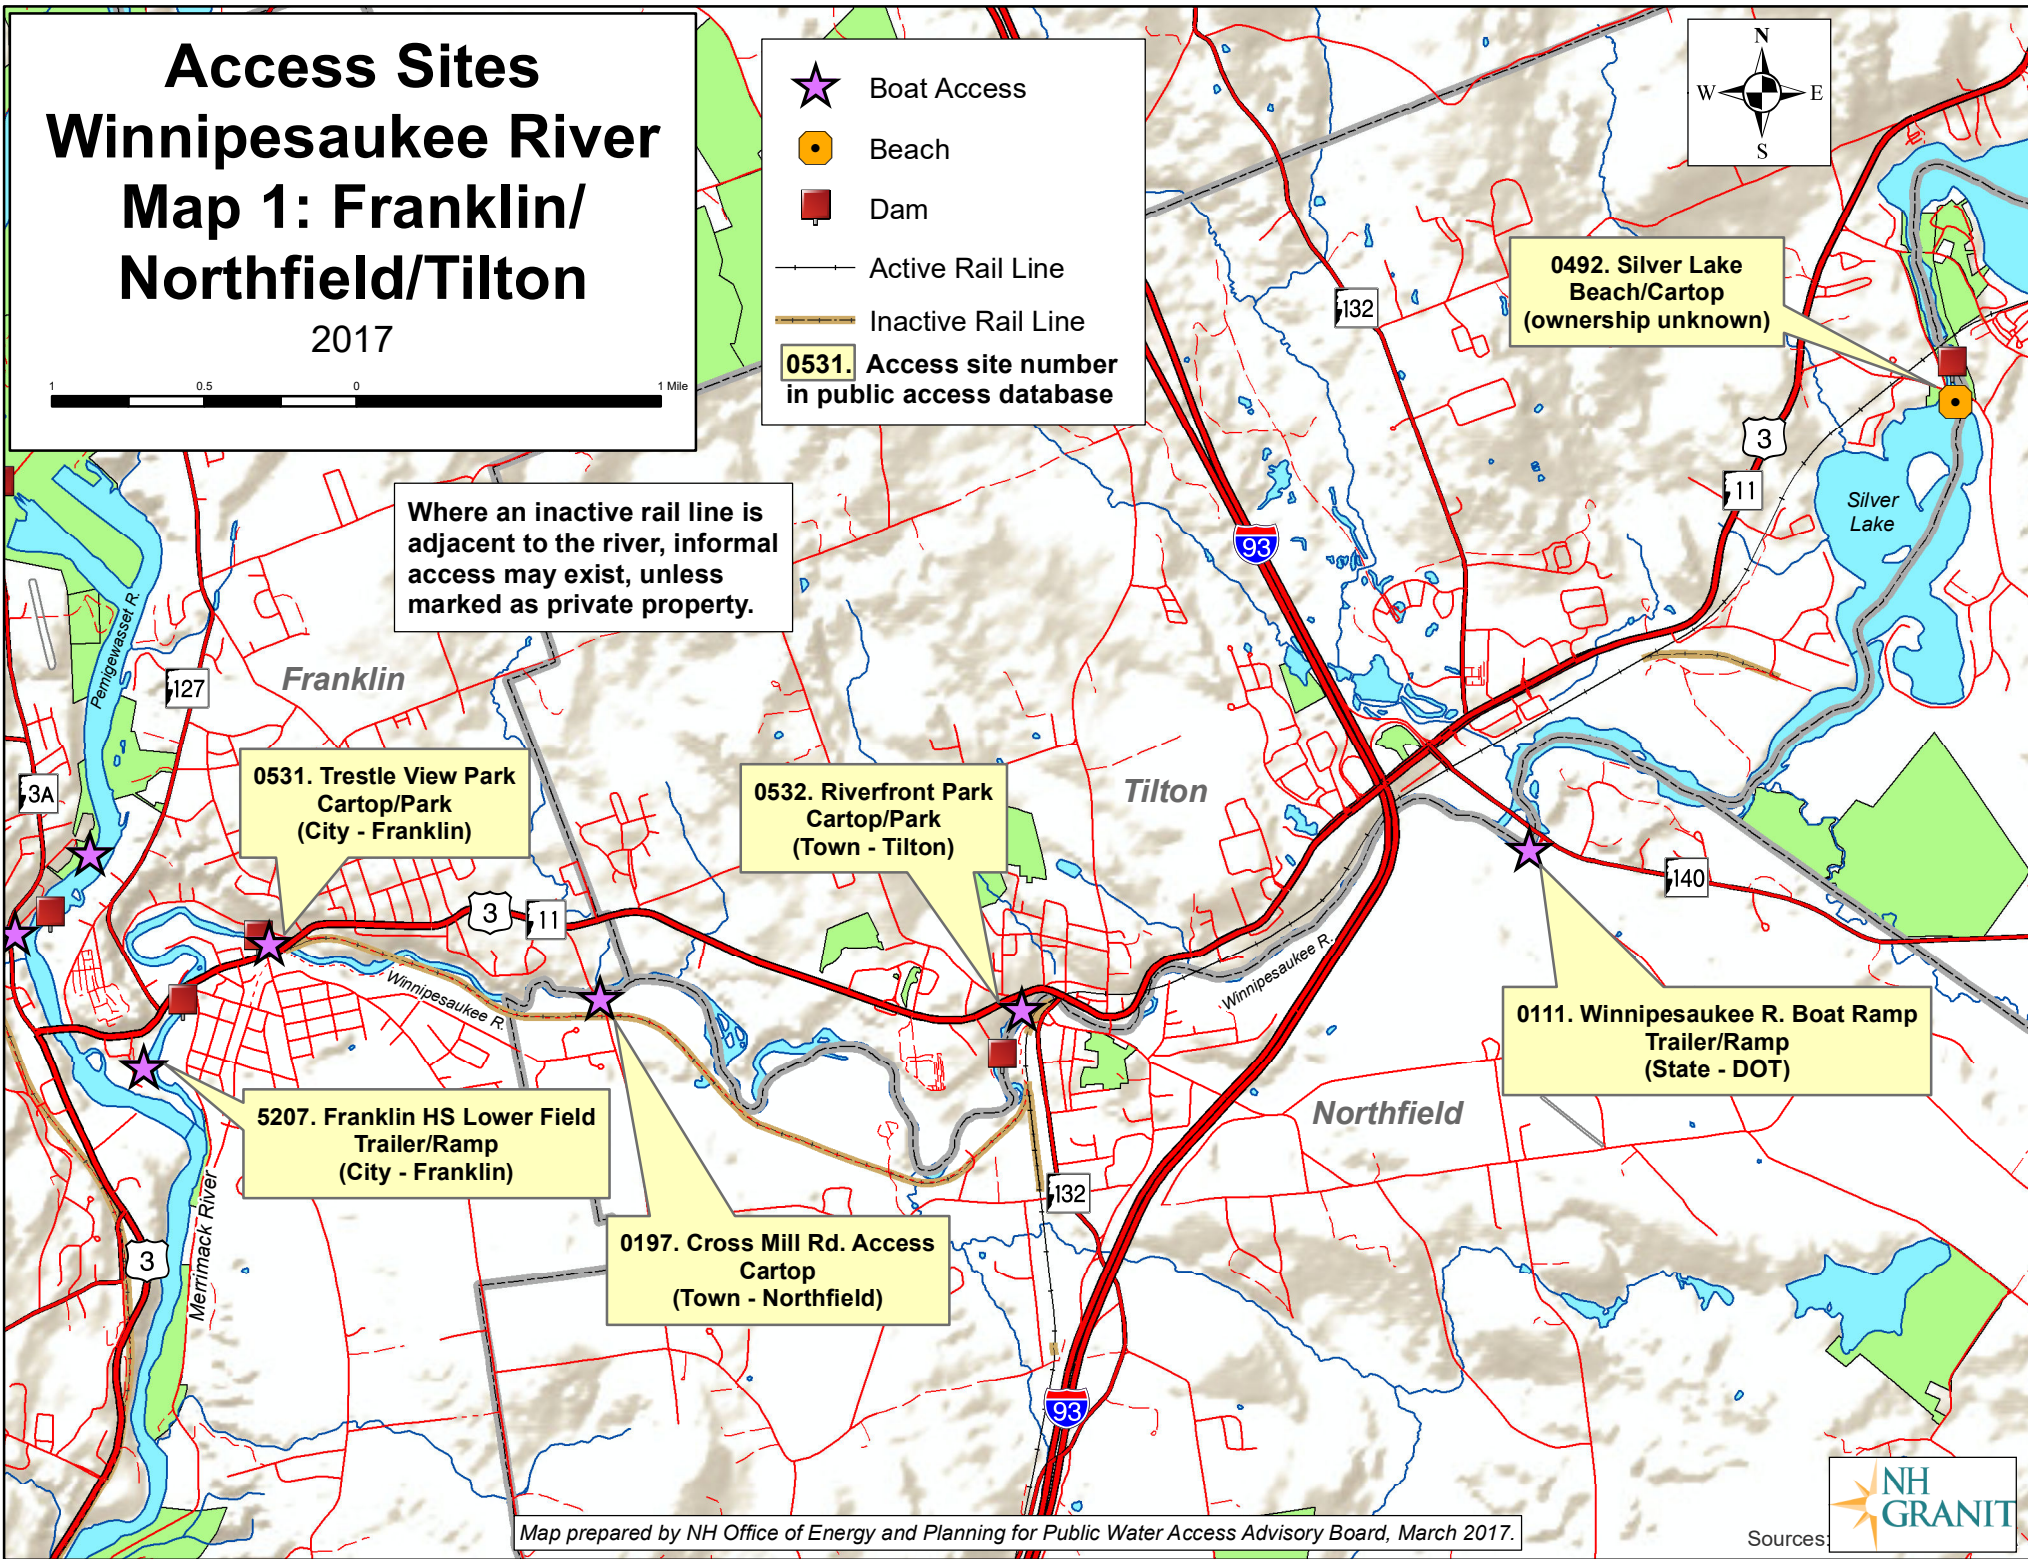

Access Sites Winnepesaukee River Map 1: Franklin/ Northfield/Tilton

2017

- Boat Access
- Beach
- Dam
- Active Rail Line
- Inactive Rail Line

0531. Access site number in public access database

Where an inactive rail line is adjacent to the river, informal access may exist, unless marked as private property.

0531. Trestle View Park
Cartop/Park
(City - Franklin)

0532. Riverfront Park
Cartop/Park
(Town - Tilton)

0492. Silver Lake
Beach/Cartop
(ownership unknown)

0111. Winnepesaukee R. Boat Ramp
Trailer/Ramp
(State - DOT)

5207. Franklin HS Lower Field
Trailer/Ramp
(City - Franklin)

0197. Cross Mill Rd. Access
Cartop
(Town - Northfield)