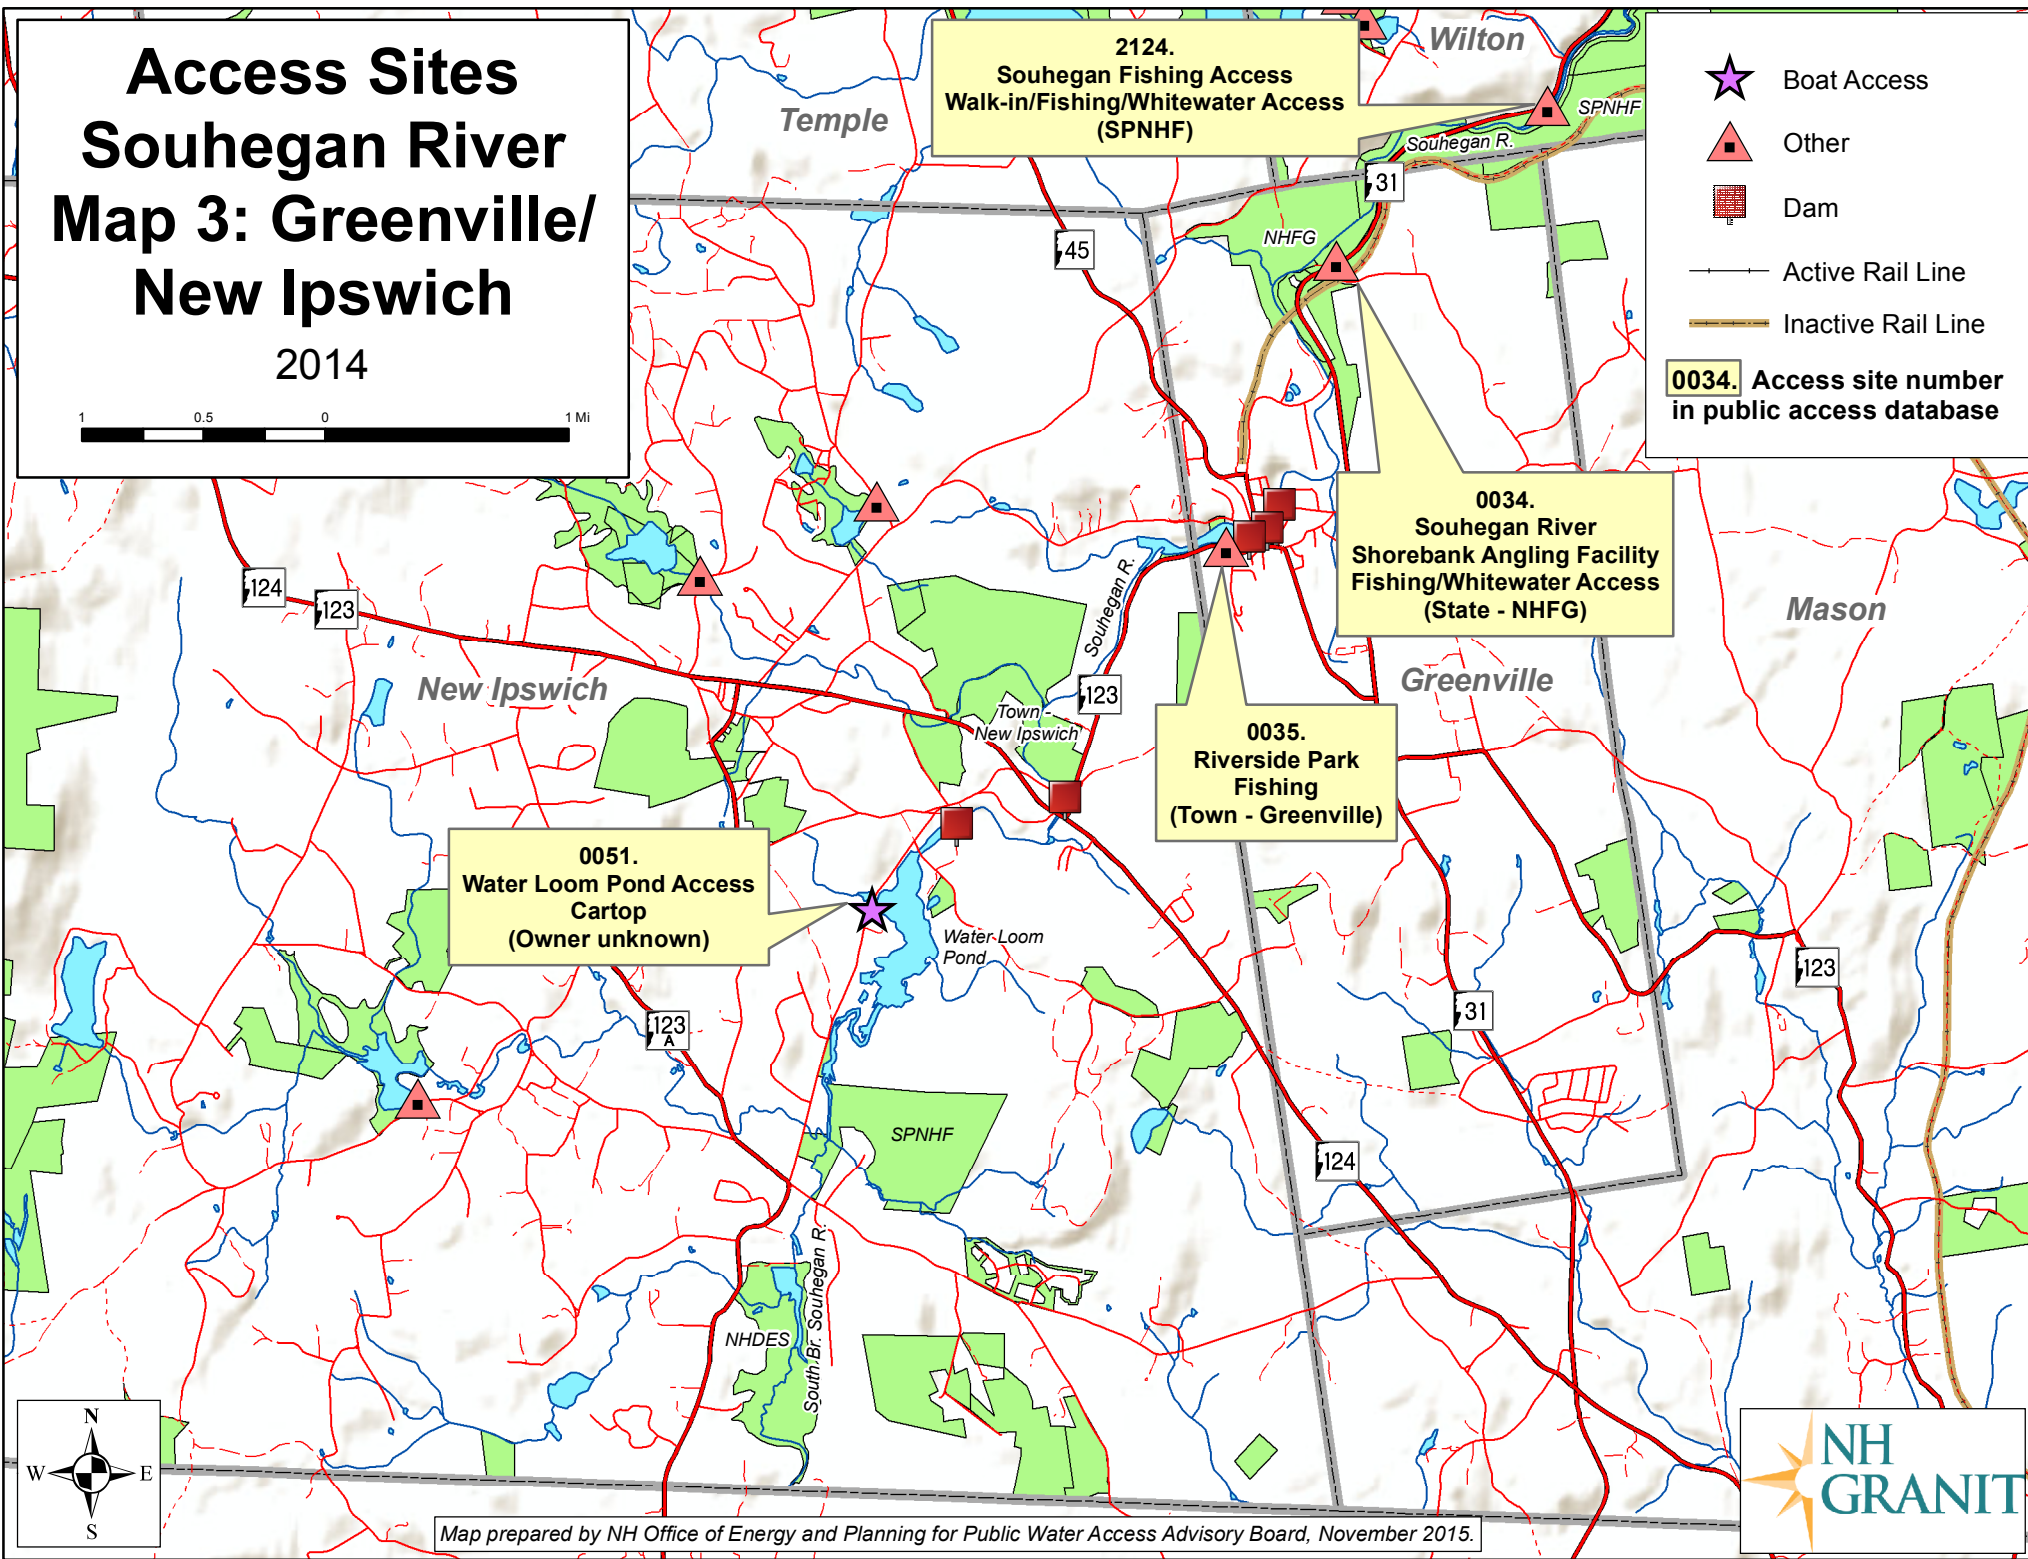

Access Sites Souhegan River Map 3: Greenville/ New Ipswich

2014

- Boat Access
 - Other
 - Dam
 - Active Rail Line
 - Inactive Rail Line
- 0034.** Access site number in public access database

2124.
Souhegan Fishing Access
Walk-in/Fishing/Whitewater Access
(SPNHF)

0034.
Souhegan River
Shorebank Angling Facility
Fishing/Whitewater Access
(State - NHFG)

0035.
Riverside Park
Fishing
(Town - Greenville)

0051.
Water Loom Pond Access
Cartop
(Owner unknown)