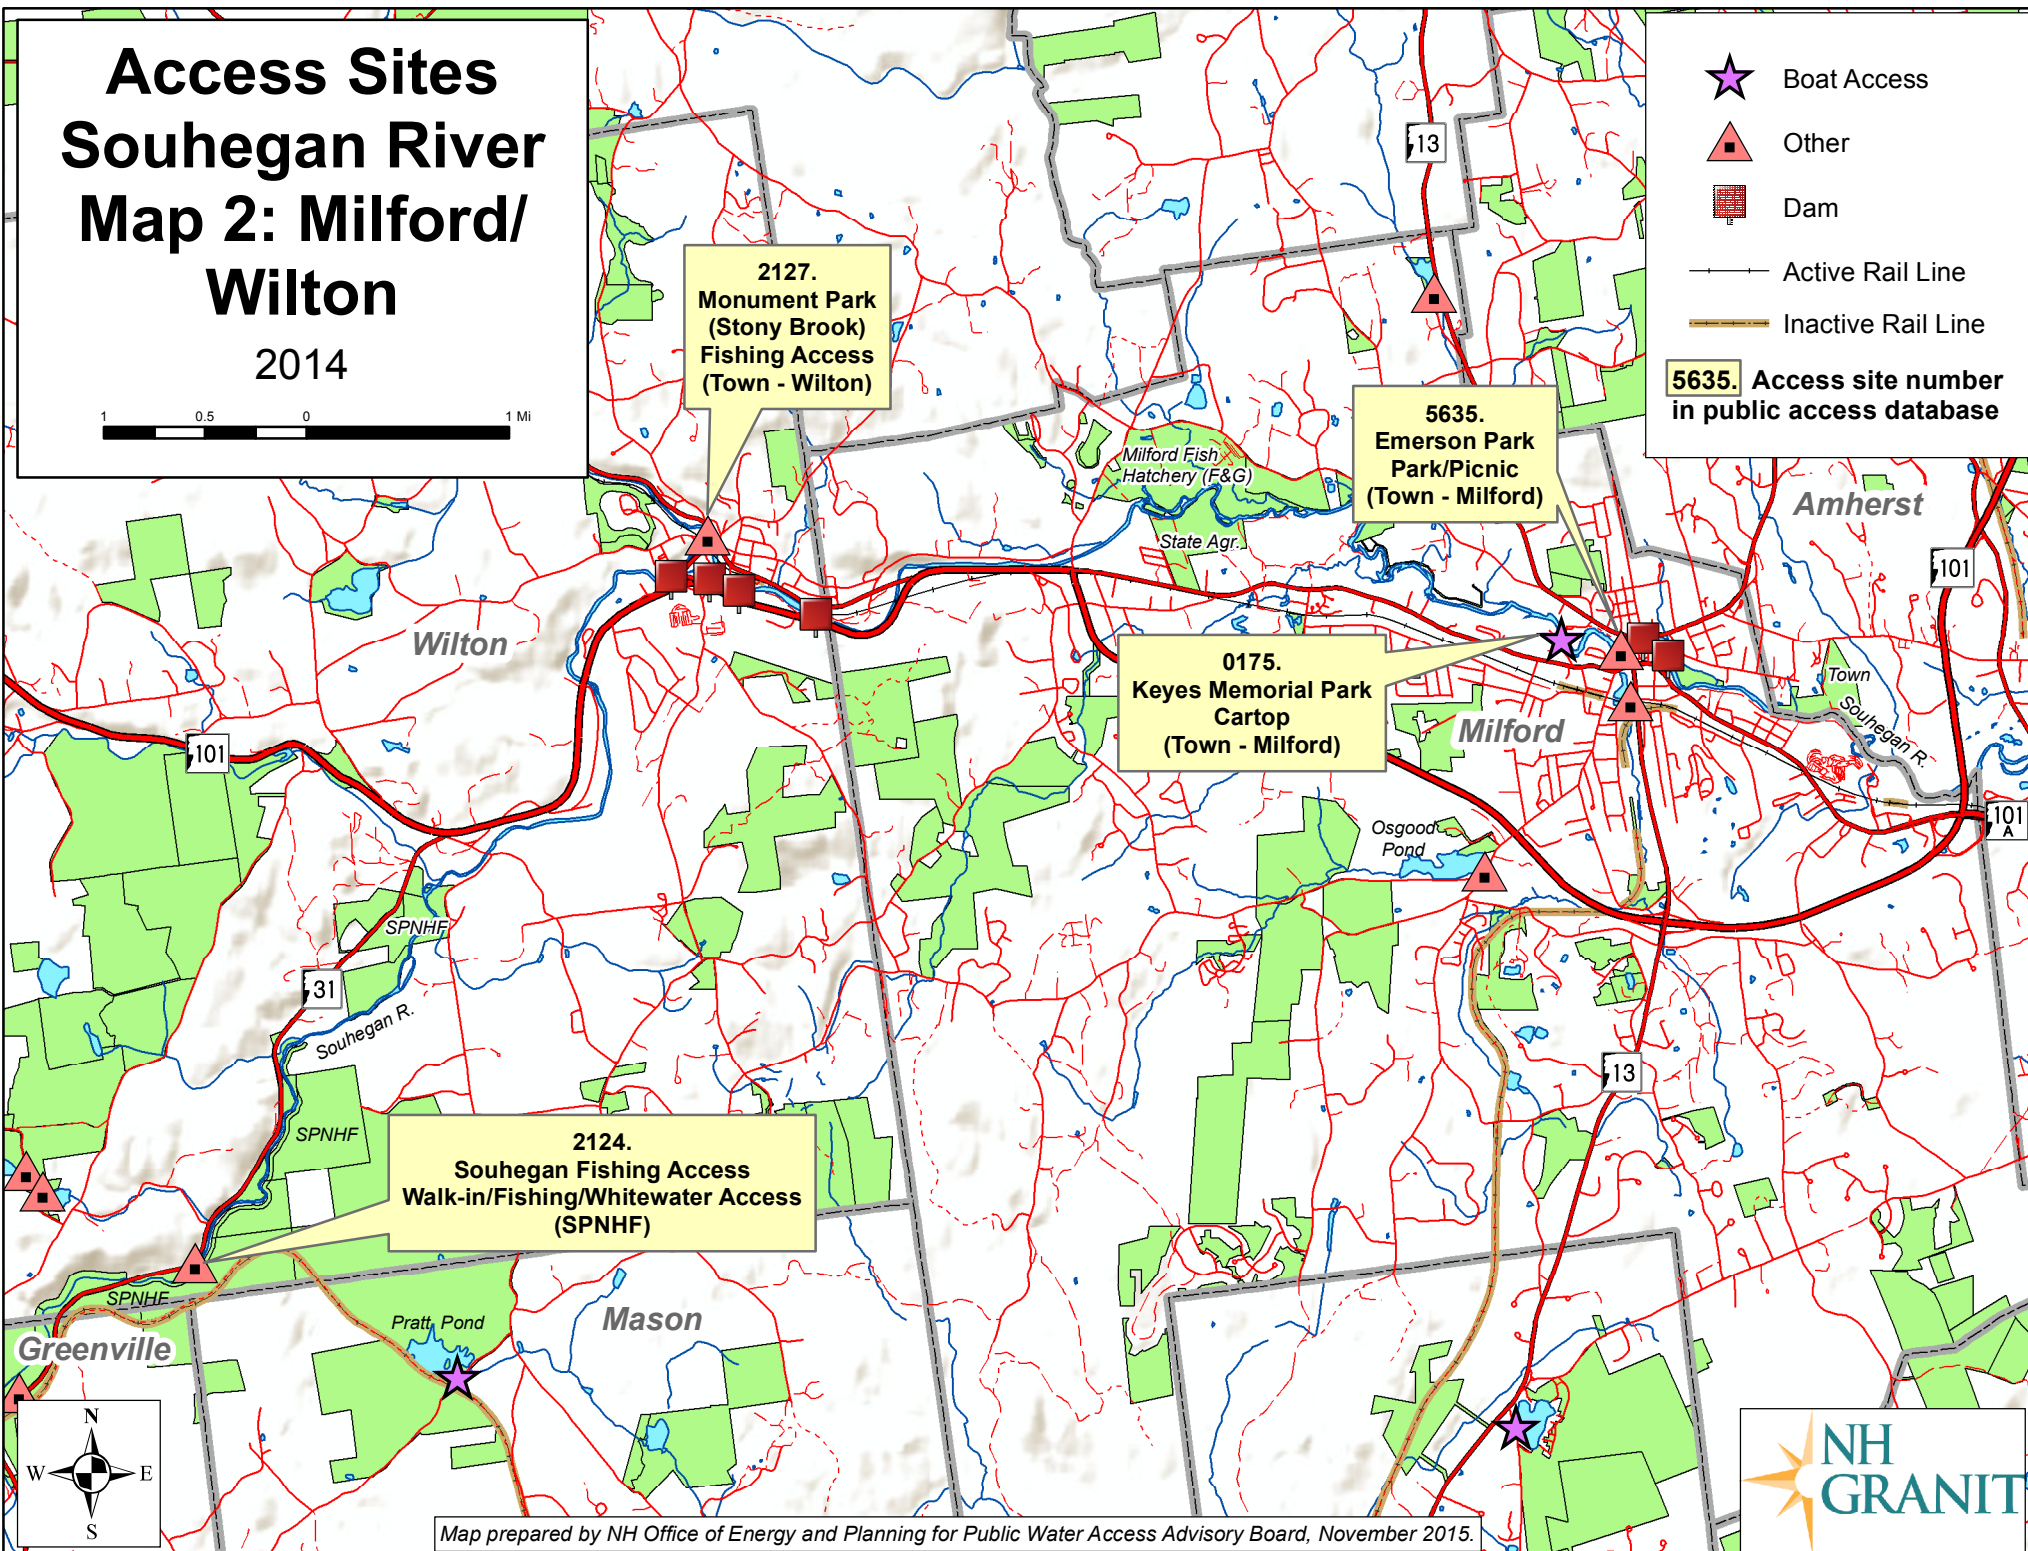

Access Sites Souhegan River Map 2: Milford/ Wilton

2014

- Boat Access
- Other
- Dam
- Active Rail Line
- Inactive Rail Line

5635. Access site number
in public access database

2127.
Monument Park
(Stony Brook)
Fishing Access
(Town - Wilton)

5635.
Emerson Park
Park/Picnic
(Town - Milford)

0175.
Keyes Memorial Park
Cartop
(Town - Milford)

2124.
Souhegan Fishing Access
Walk-in/Fishing/Whitewater Access
(SPNHF)