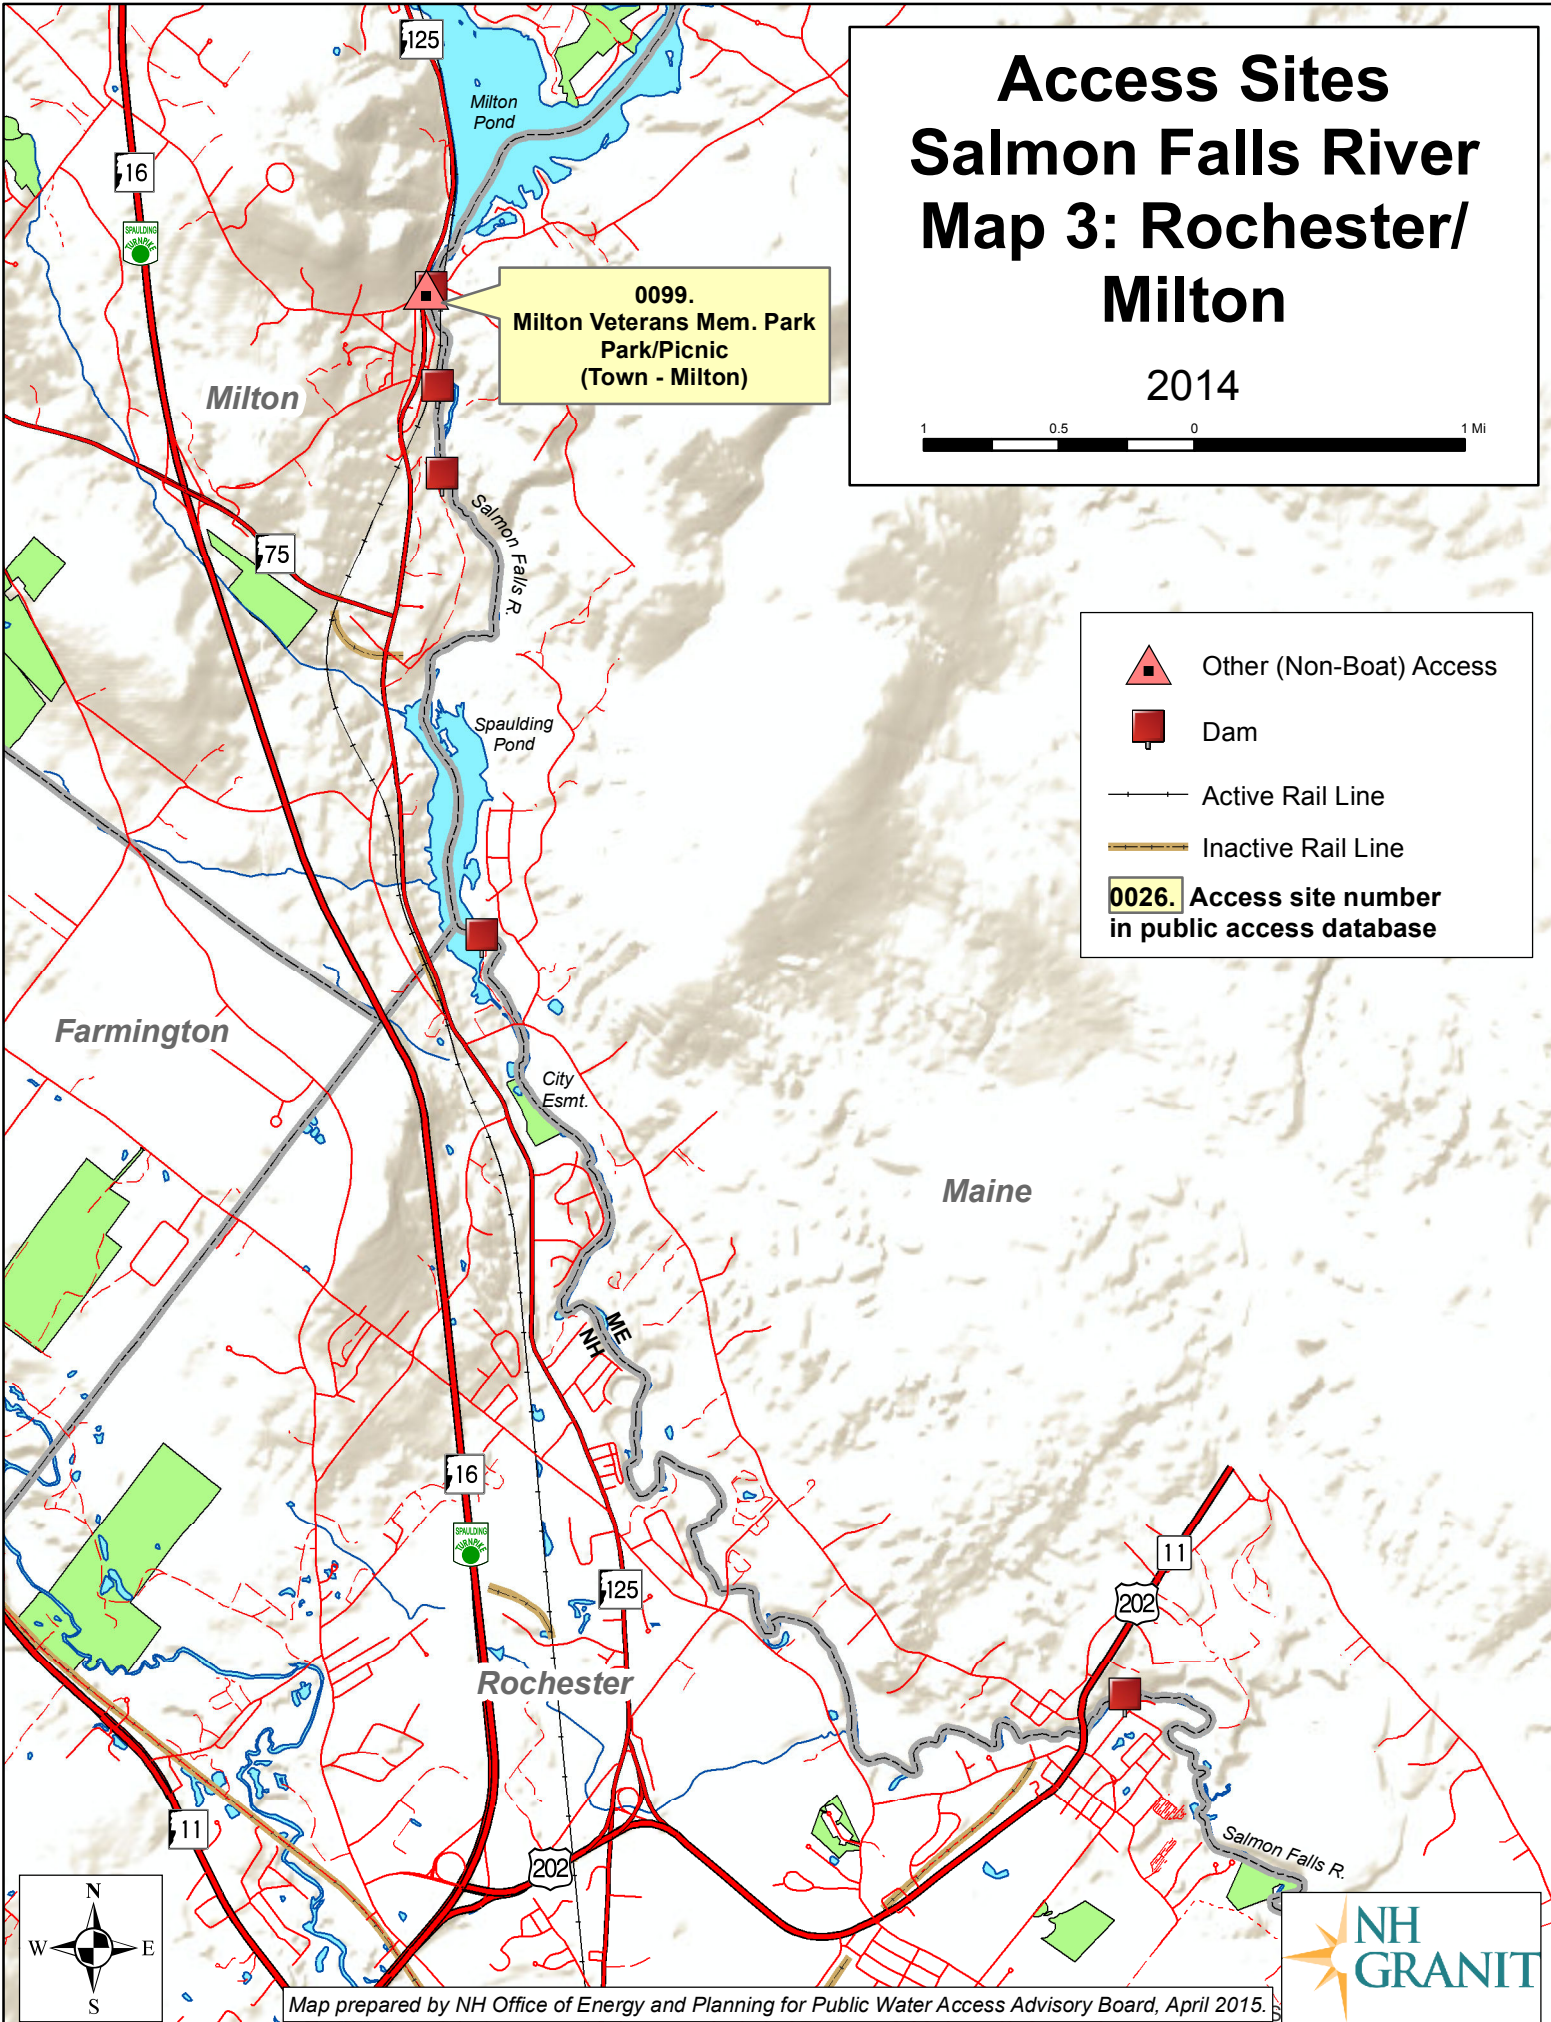

Access Sites Salmon Falls River Map 3: Rochester/ Milton

2014

0099.
Milton Veterans Mem. Park
Park/Picnic
(Town - Milton)

- Other (Non-Boat) Access
- Dam
- Active Rail Line
- Inactive Rail Line
- 0026.** Access site number in public access database