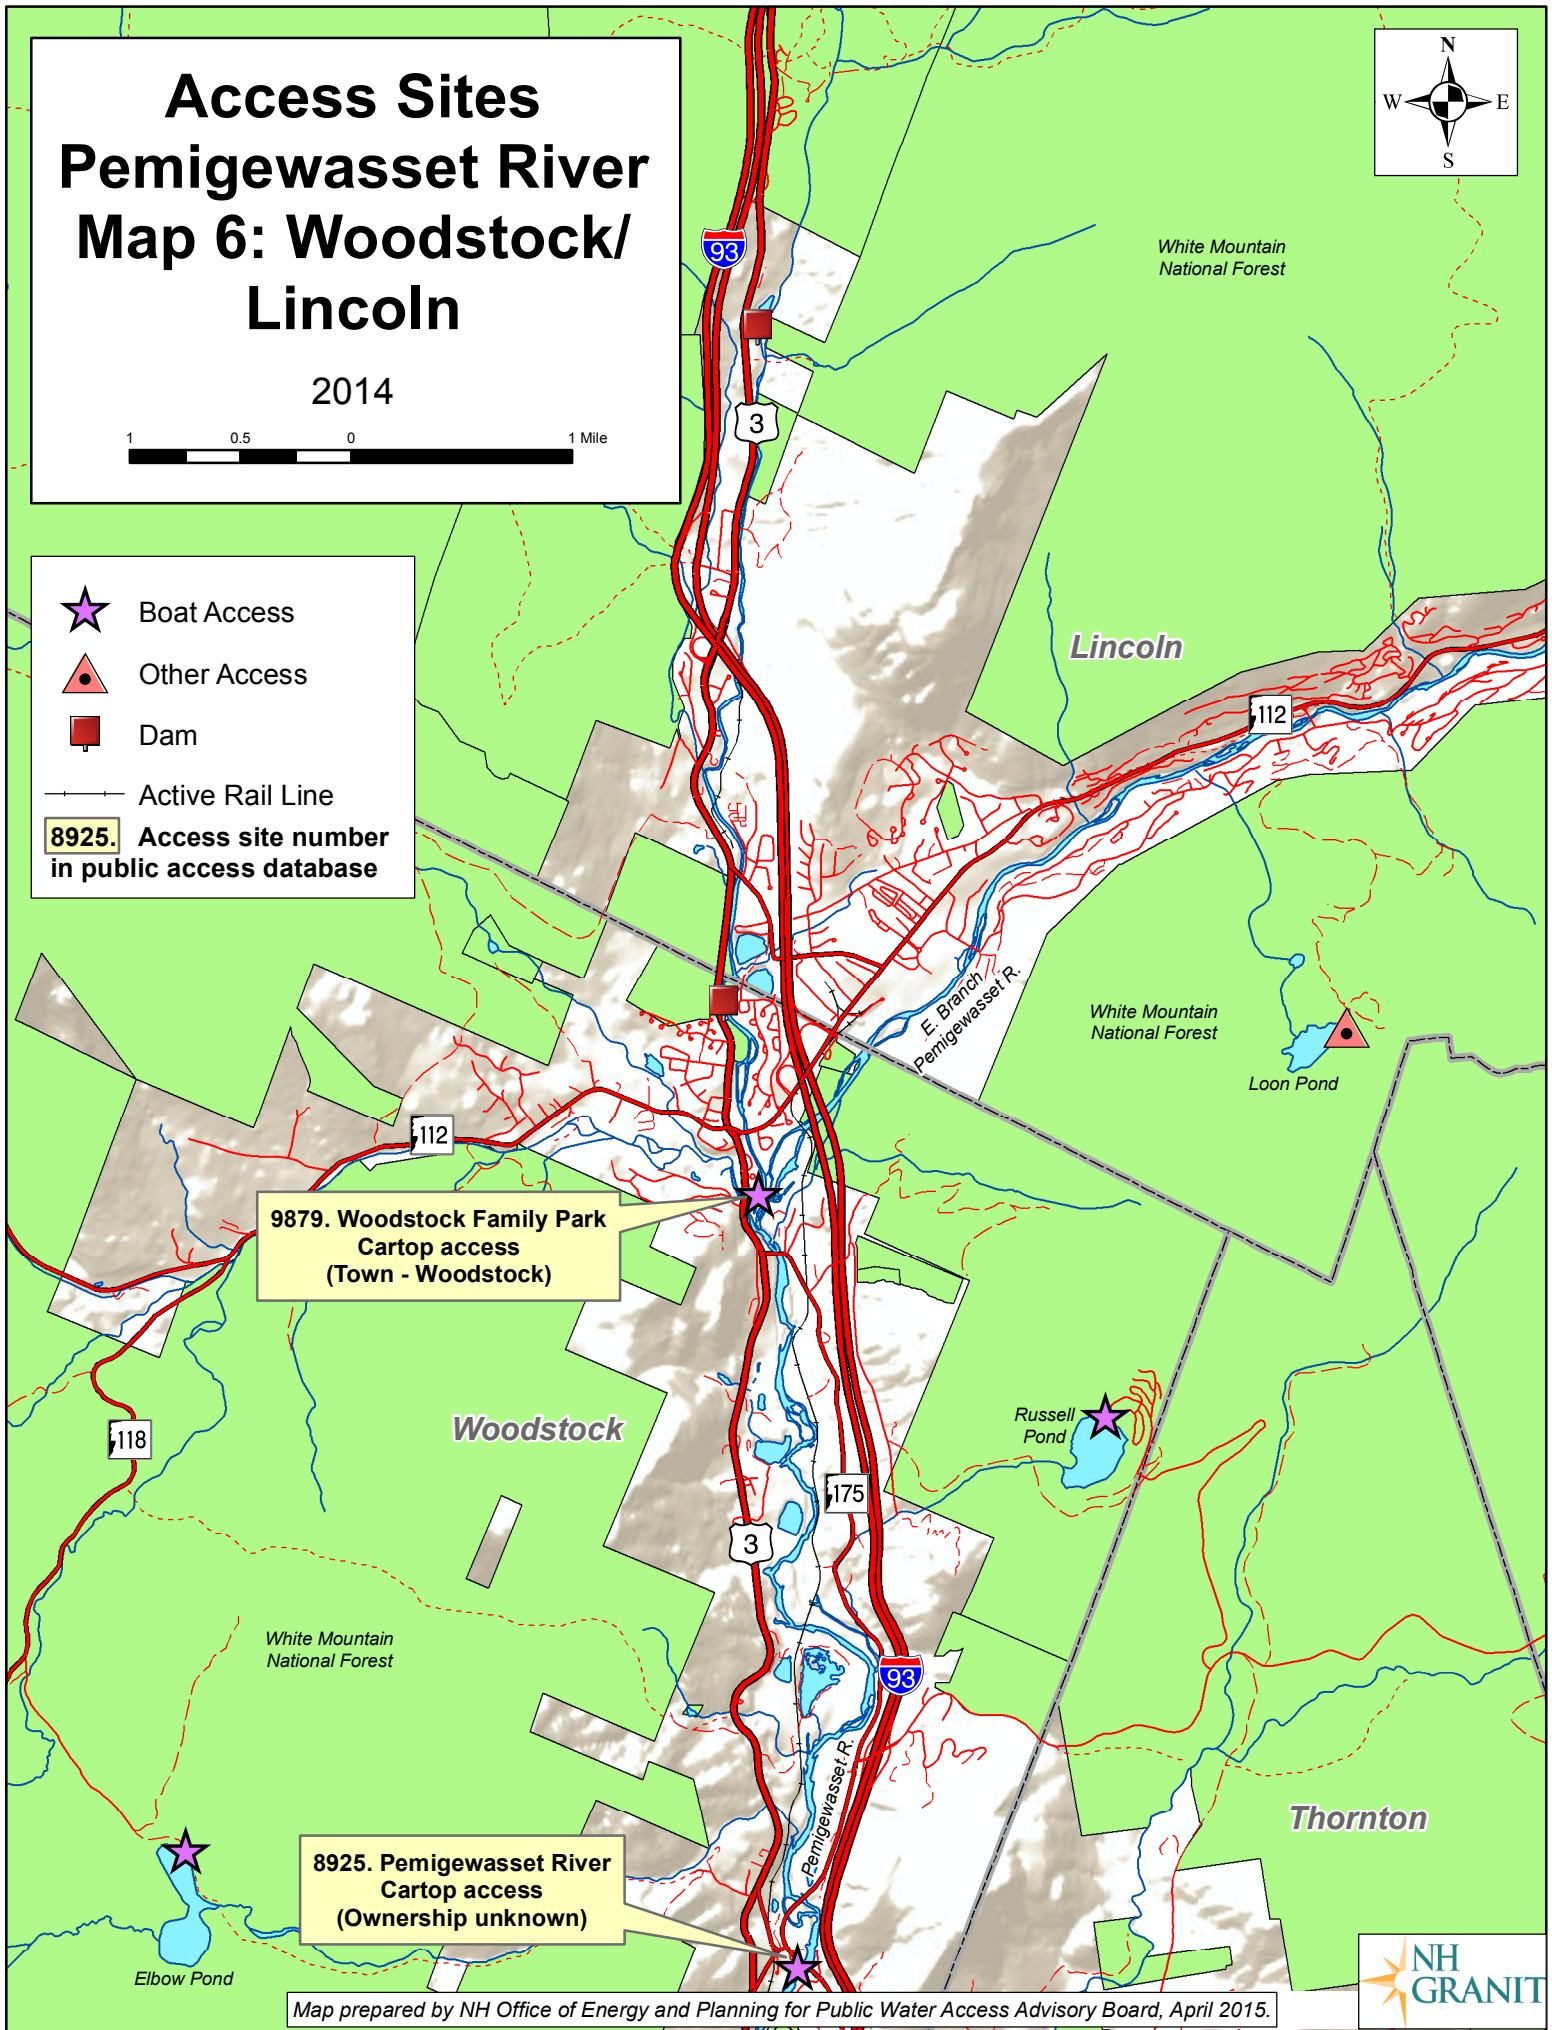

Access Sites Pemigewasset River Map 6: Woodstock/ Lincoln

2014

- ★ Boat Access
- ▲ Other Access
- Dam
- Active Rail Line
- 8925. Access site number in public access database

9879. Woodstock Family Park
Cartop access
(Town - Woodstock)

8925. Pemigewasset River
Cartop access
(Ownership unknown)