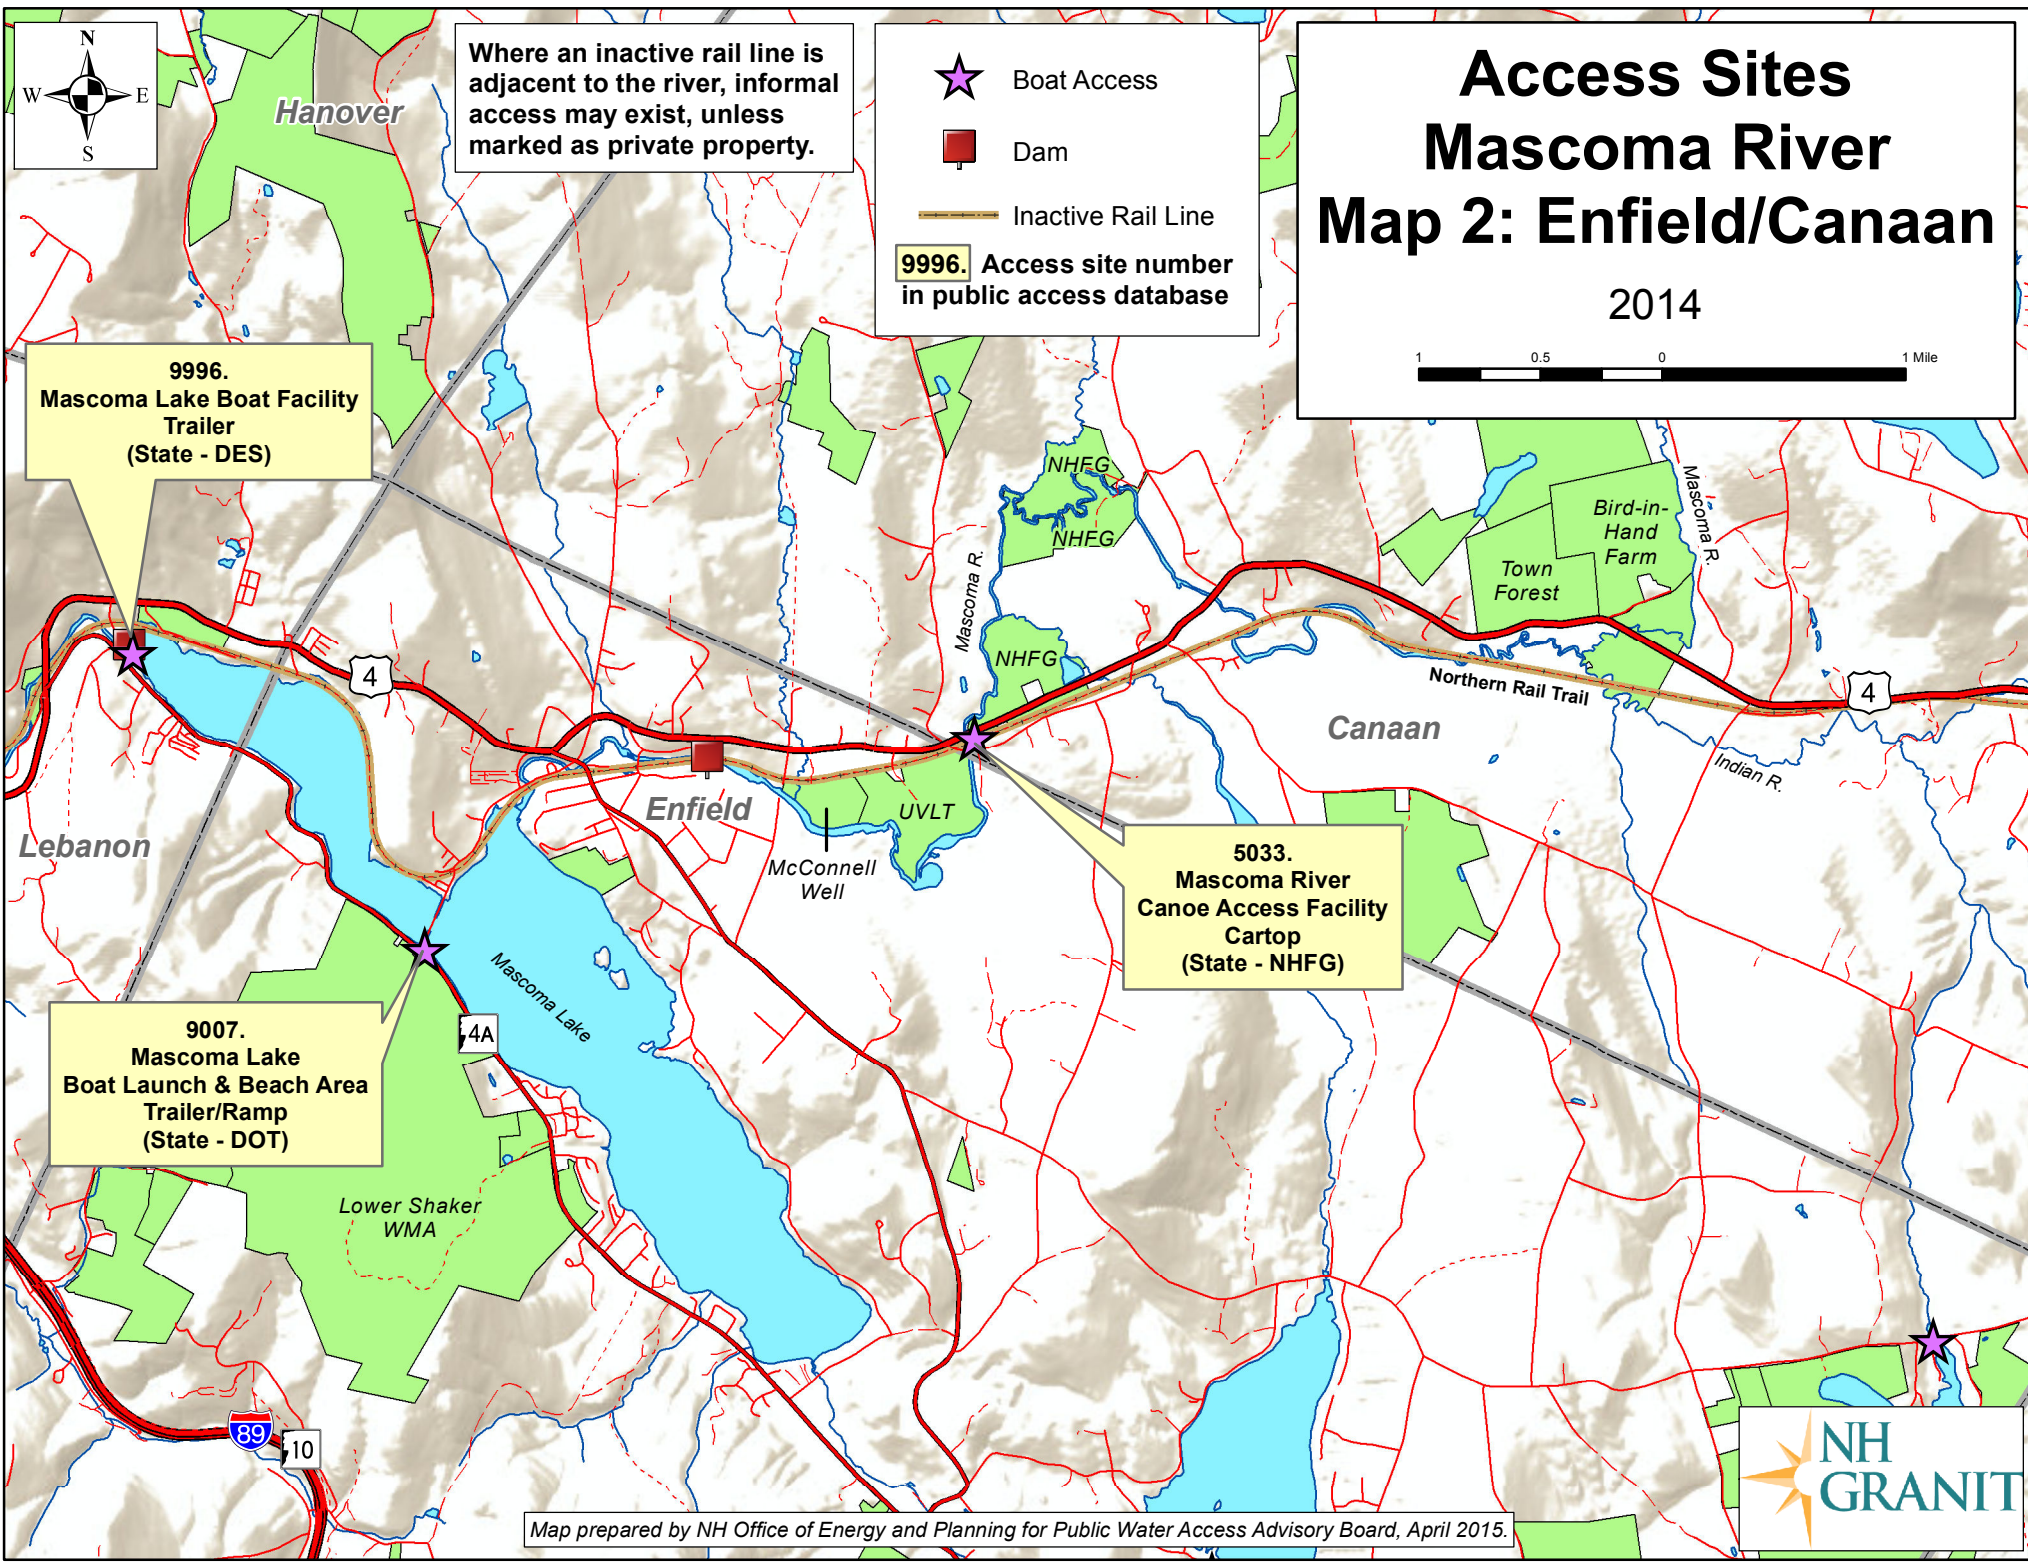

Where an inactive rail line is adjacent to the river, informal access may exist, unless marked as private property.

-  Boat Access
-  Dam
-  Inactive Rail Line
- 9996.** Access site number in public access database

Access Sites Mascoma River Map 2: Enfield/Canaan

2014

9996.
Mascoma Lake Boat Facility
Trailer
(State - DES)

9007.
Mascoma Lake
Boat Launch & Beach Area
Trailer/Ramp
(State - DOT)

5033.
Mascoma River
Canoe Access Facility
Cartop
(State - NHFG)