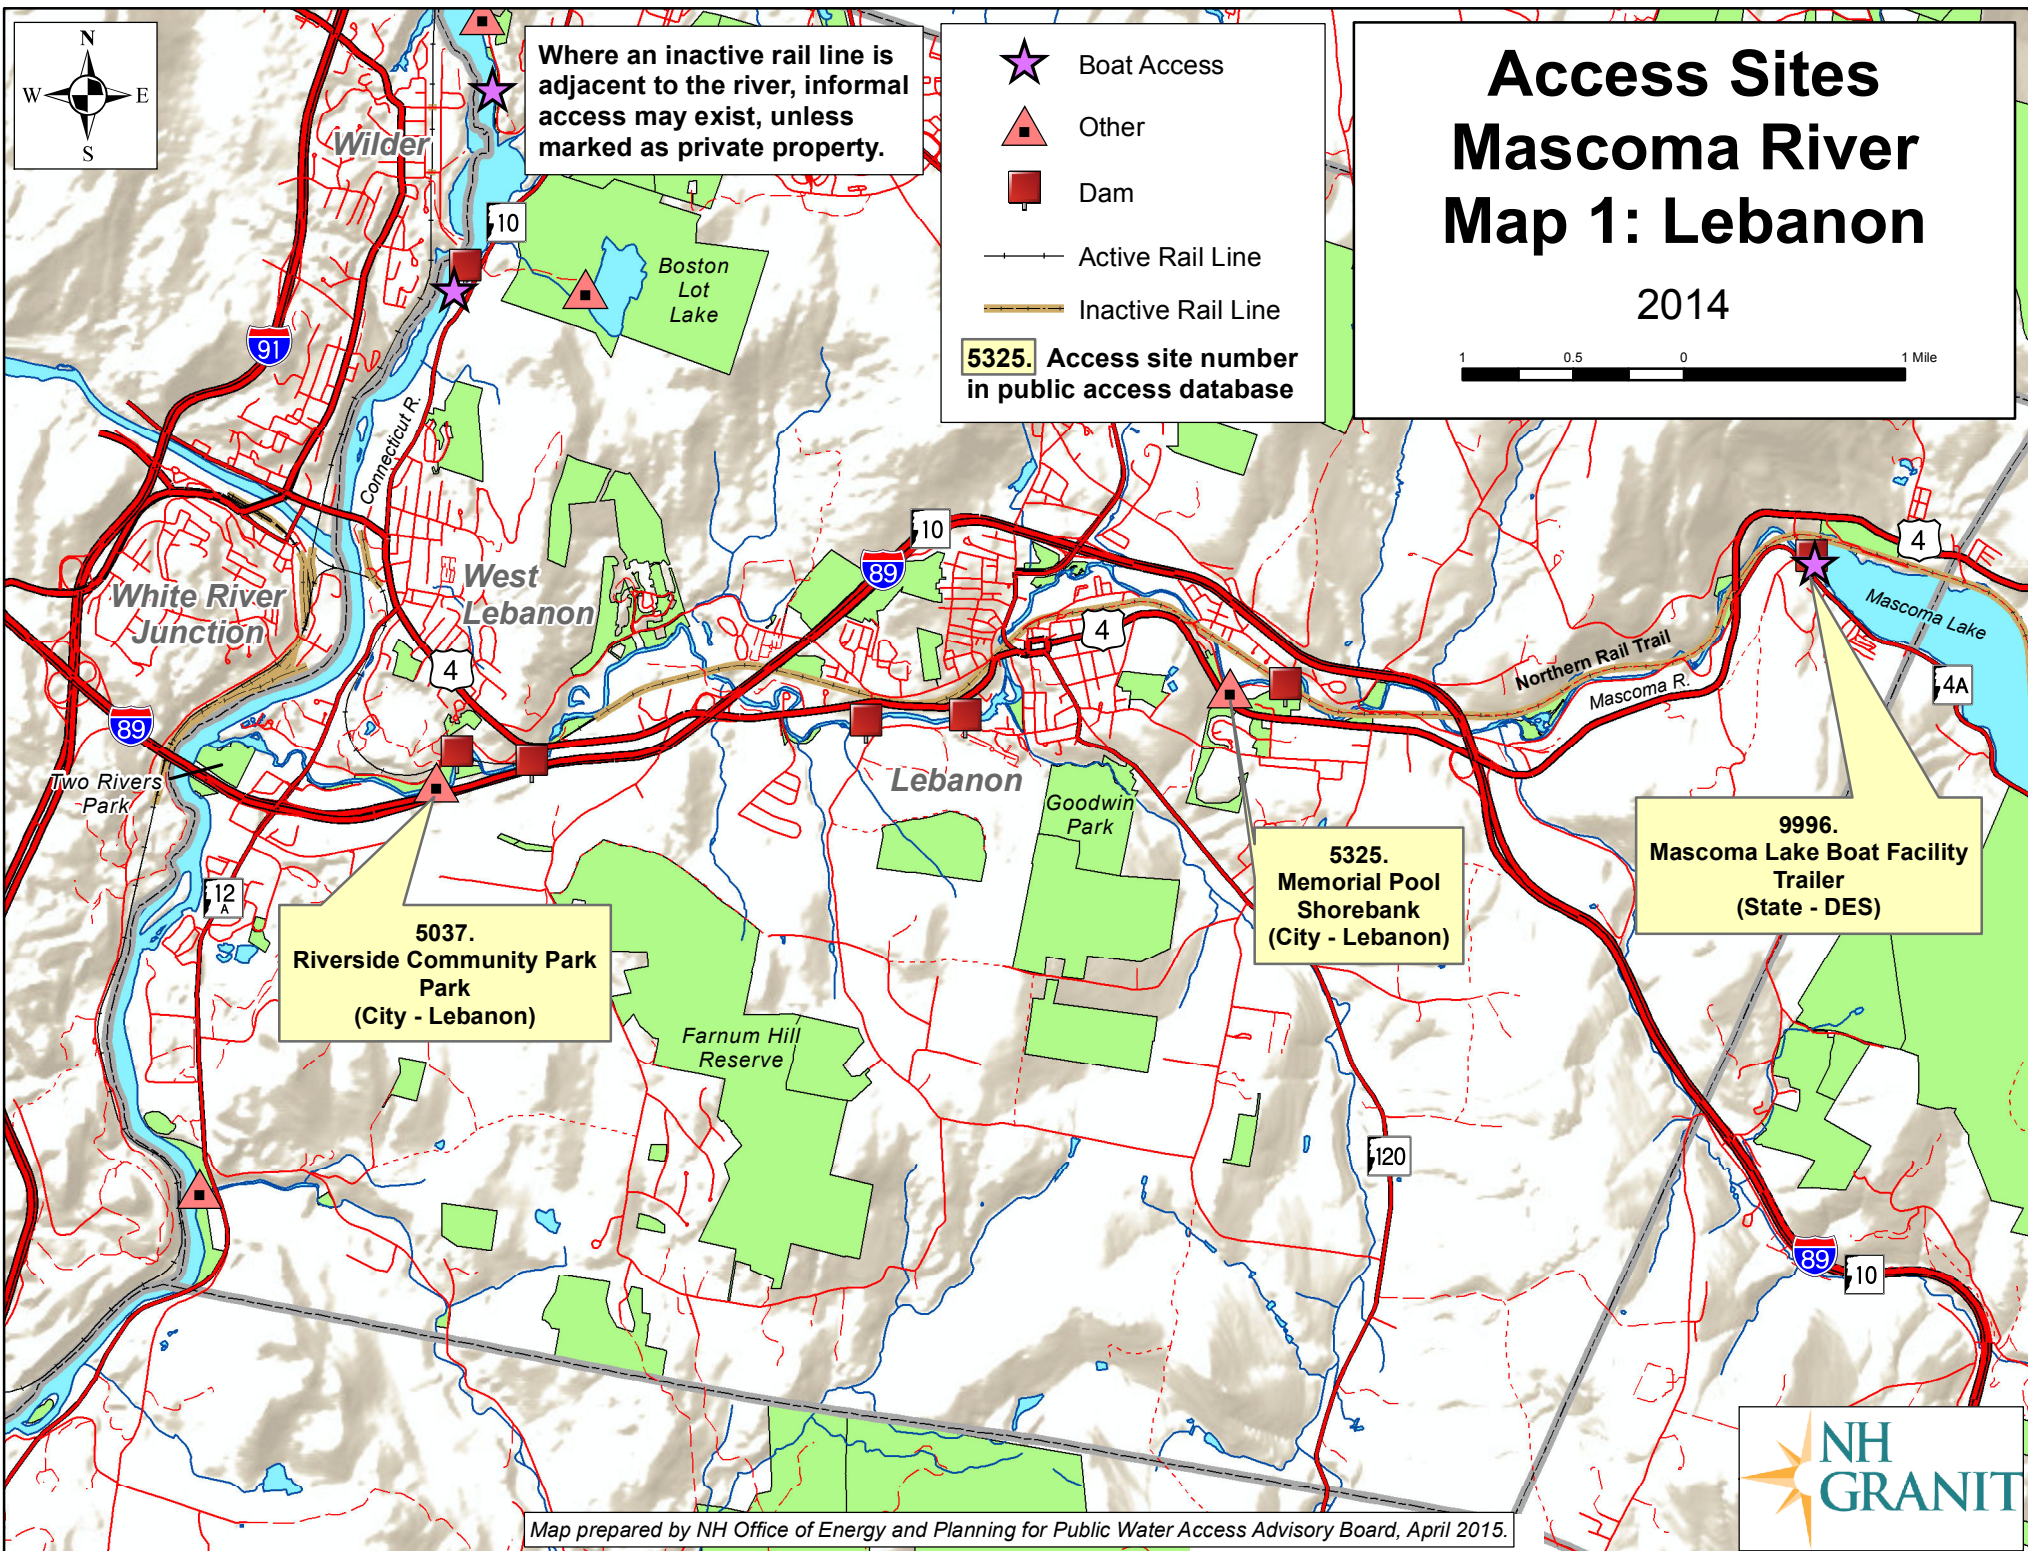

Where an inactive rail line is adjacent to the river, informal access may exist, unless marked as private property.

- Boat Access
 - Other
 - Dam
 - Active Rail Line
 - Inactive Rail Line
- 5325.** Access site number in public access database

Access Sites Mascoma River Map 1: Lebanon

2014

5037.
Riverside Community Park
(City - Lebanon)

5325.
Memorial Pool
Shorebank
(City - Lebanon)

9996.
Mascoma Lake Boat Facility
Trailer
(State - DES)