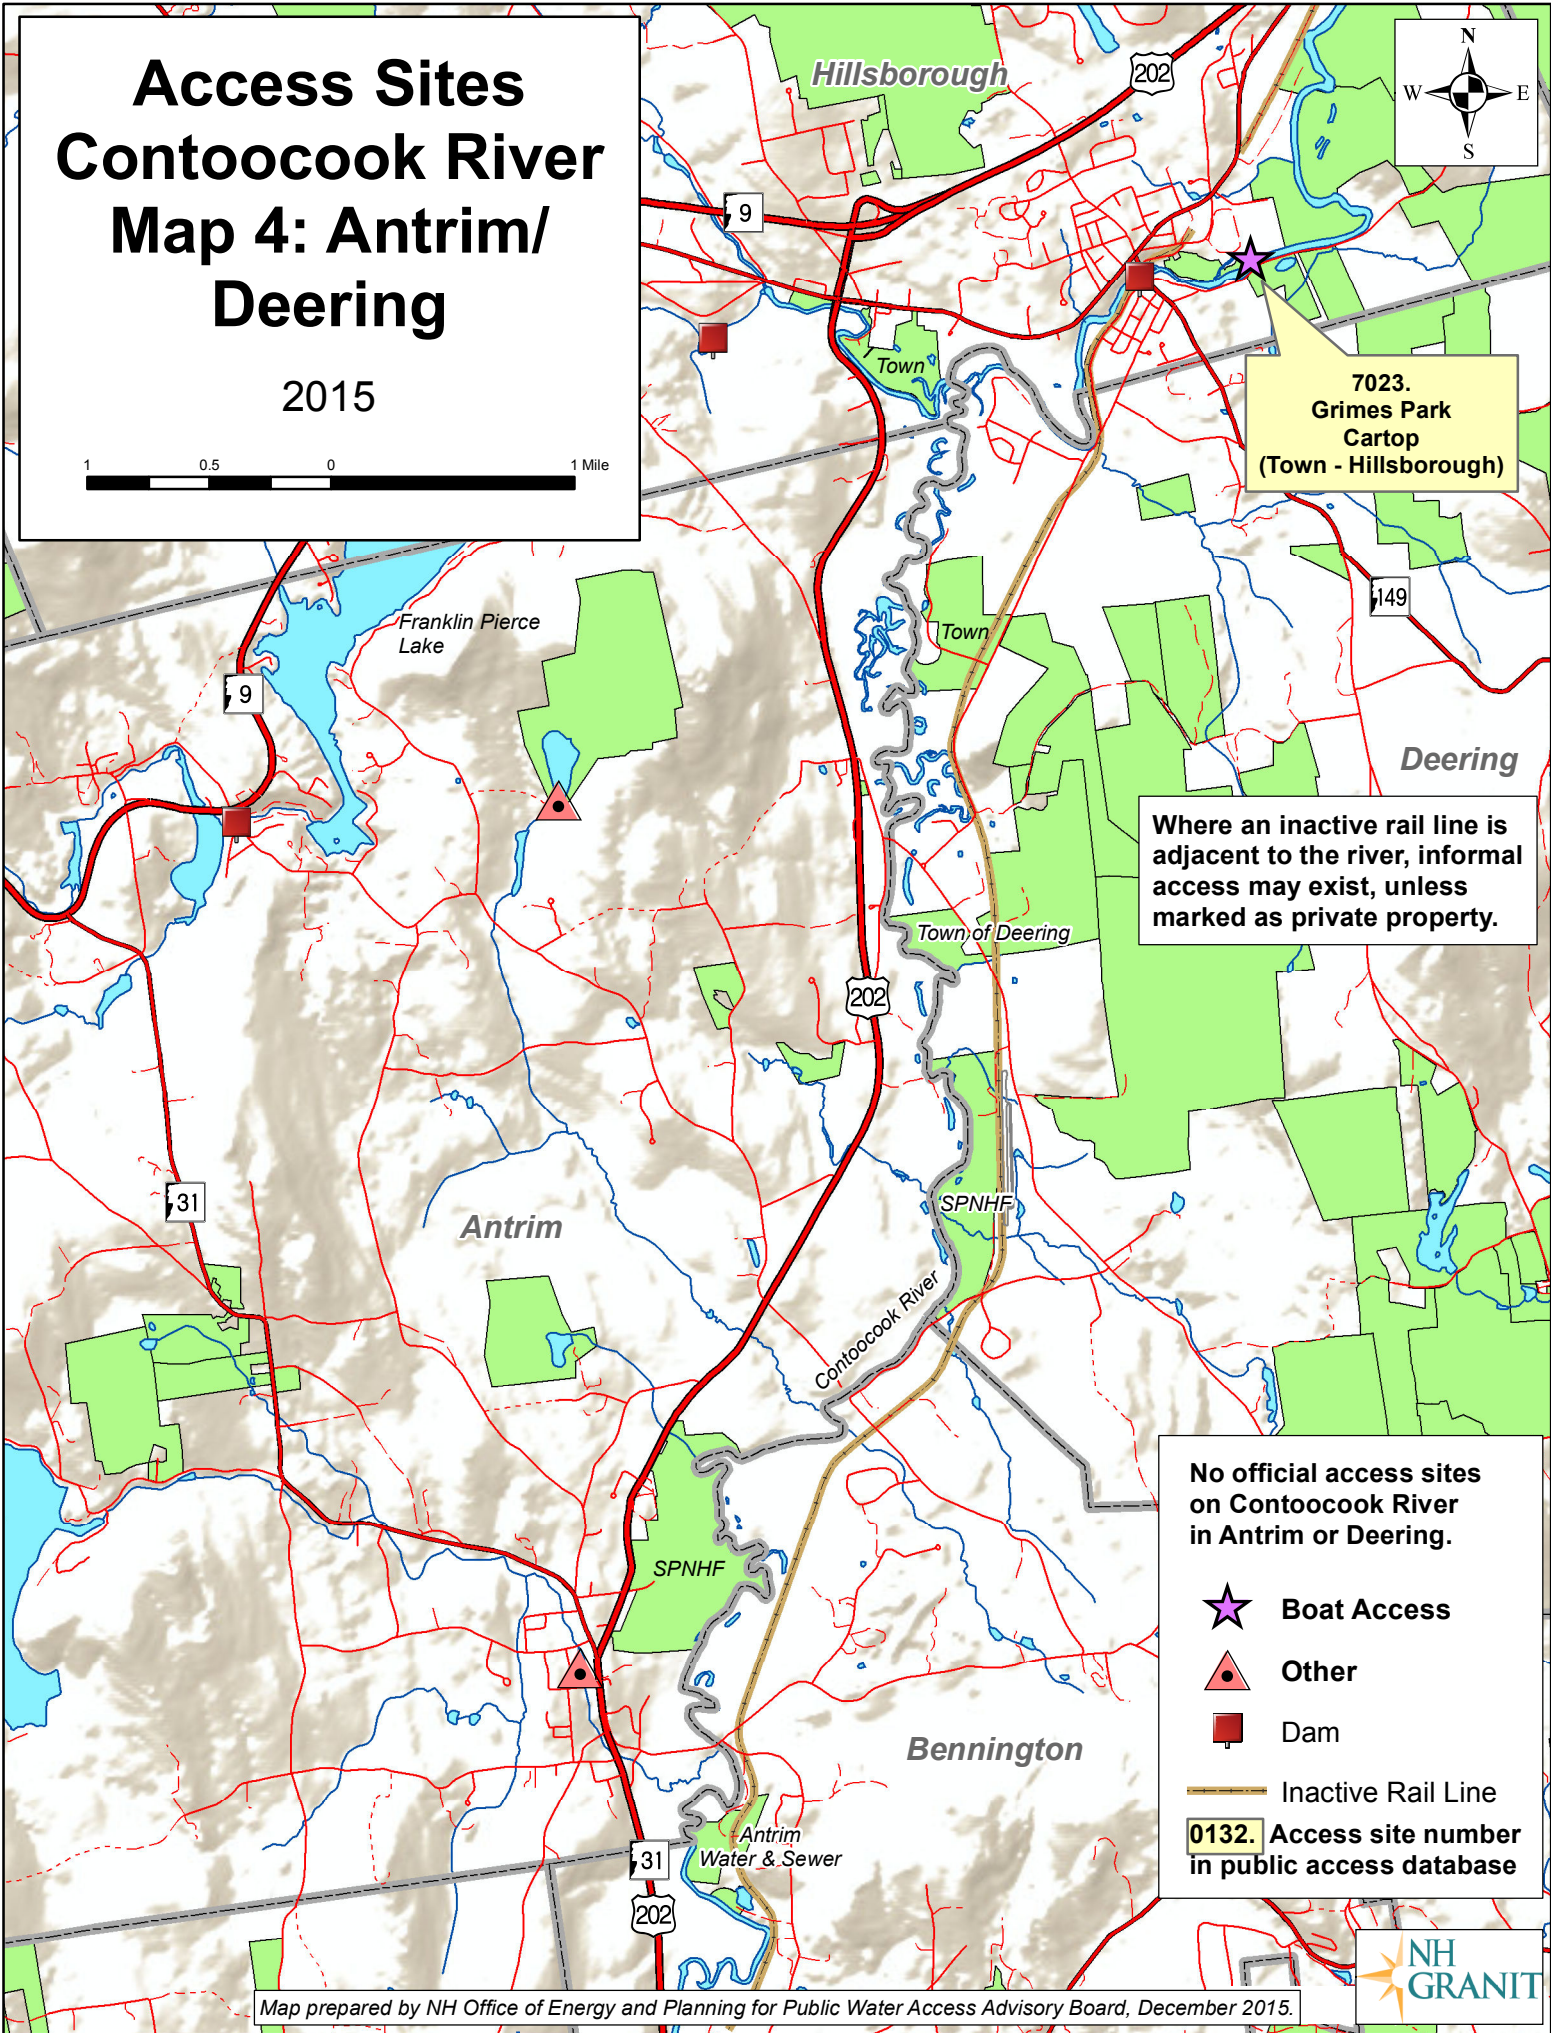

Access Sites Contoocook River Map 4: Antrim/ Deering

2015

7023.
Grimes Park
Cartop
(Town - Hillsborough)

Where an inactive rail line is adjacent to the river, informal access may exist, unless marked as private property.

No official access sites on Contoocook River in Antrim or Deering.

- Boat Access
- Other
- Dam
- Inactive Rail Line
- 0132.** Access site number in public access database