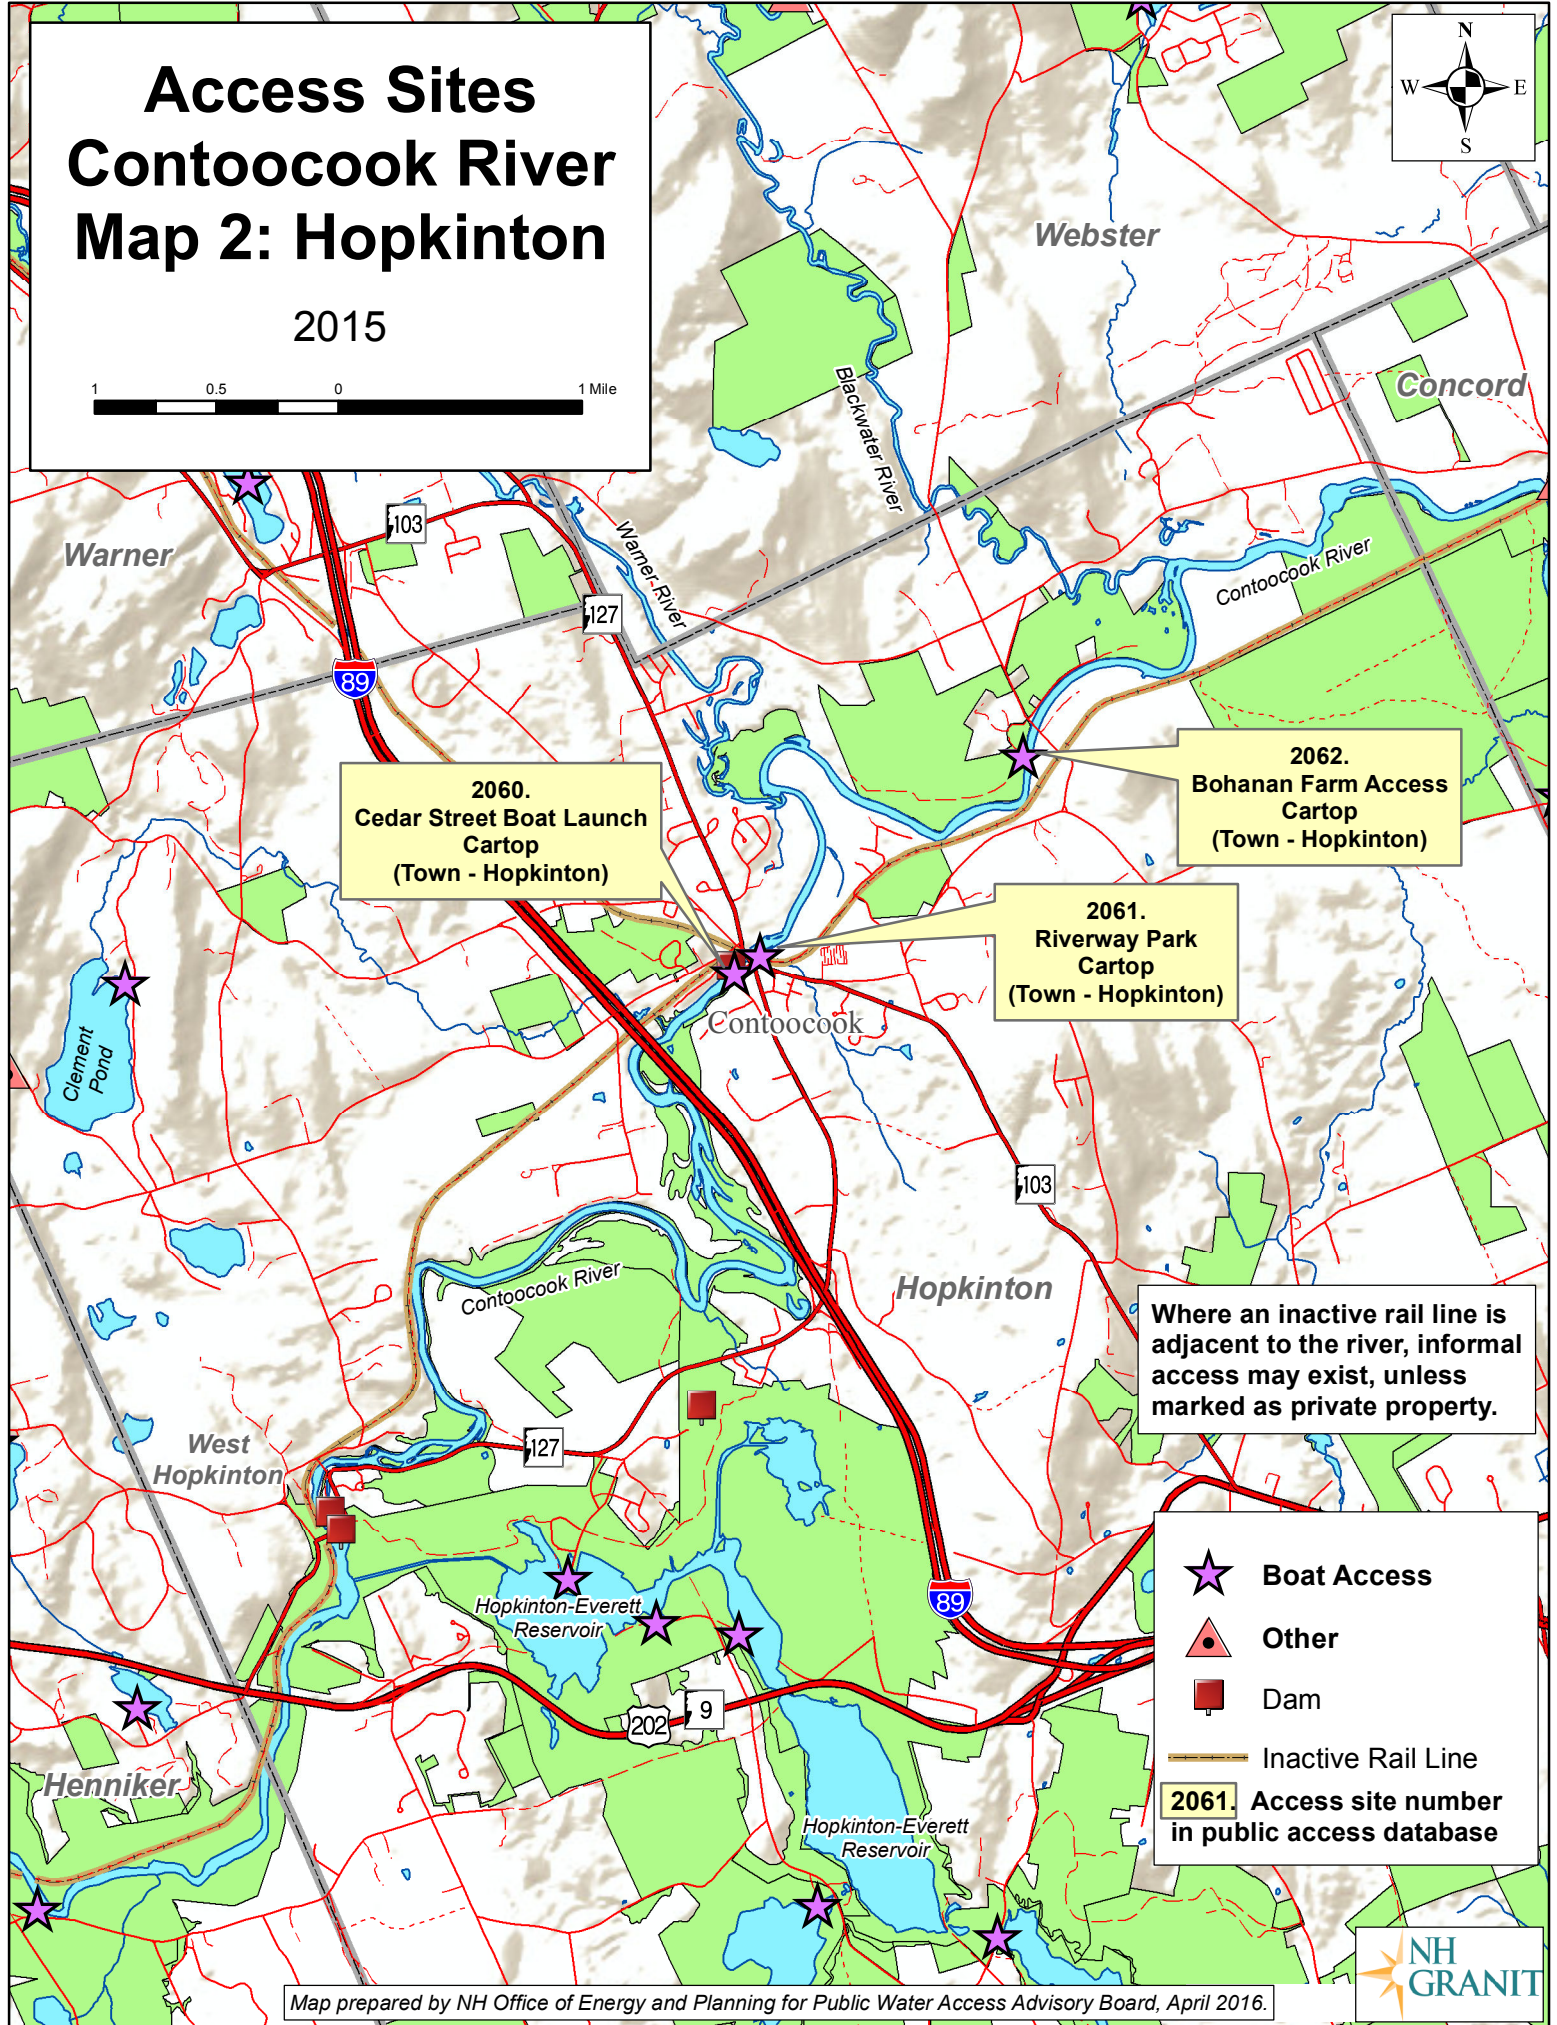

Access Sites Contoocook River Map 2: Hopkinton

2015

2060.
Cedar Street Boat Launch
Cartop
(Town - Hopkinton)

2062.
Bohanan Farm Access
Cartop
(Town - Hopkinton)

2061.
Riverway Park
Cartop
(Town - Hopkinton)

Where an inactive rail line is adjacent to the river, informal access may exist, unless marked as private property.

-  Boat Access
-  Other
-  Dam
-  Inactive Rail Line
- 2061** Access site number in public access database