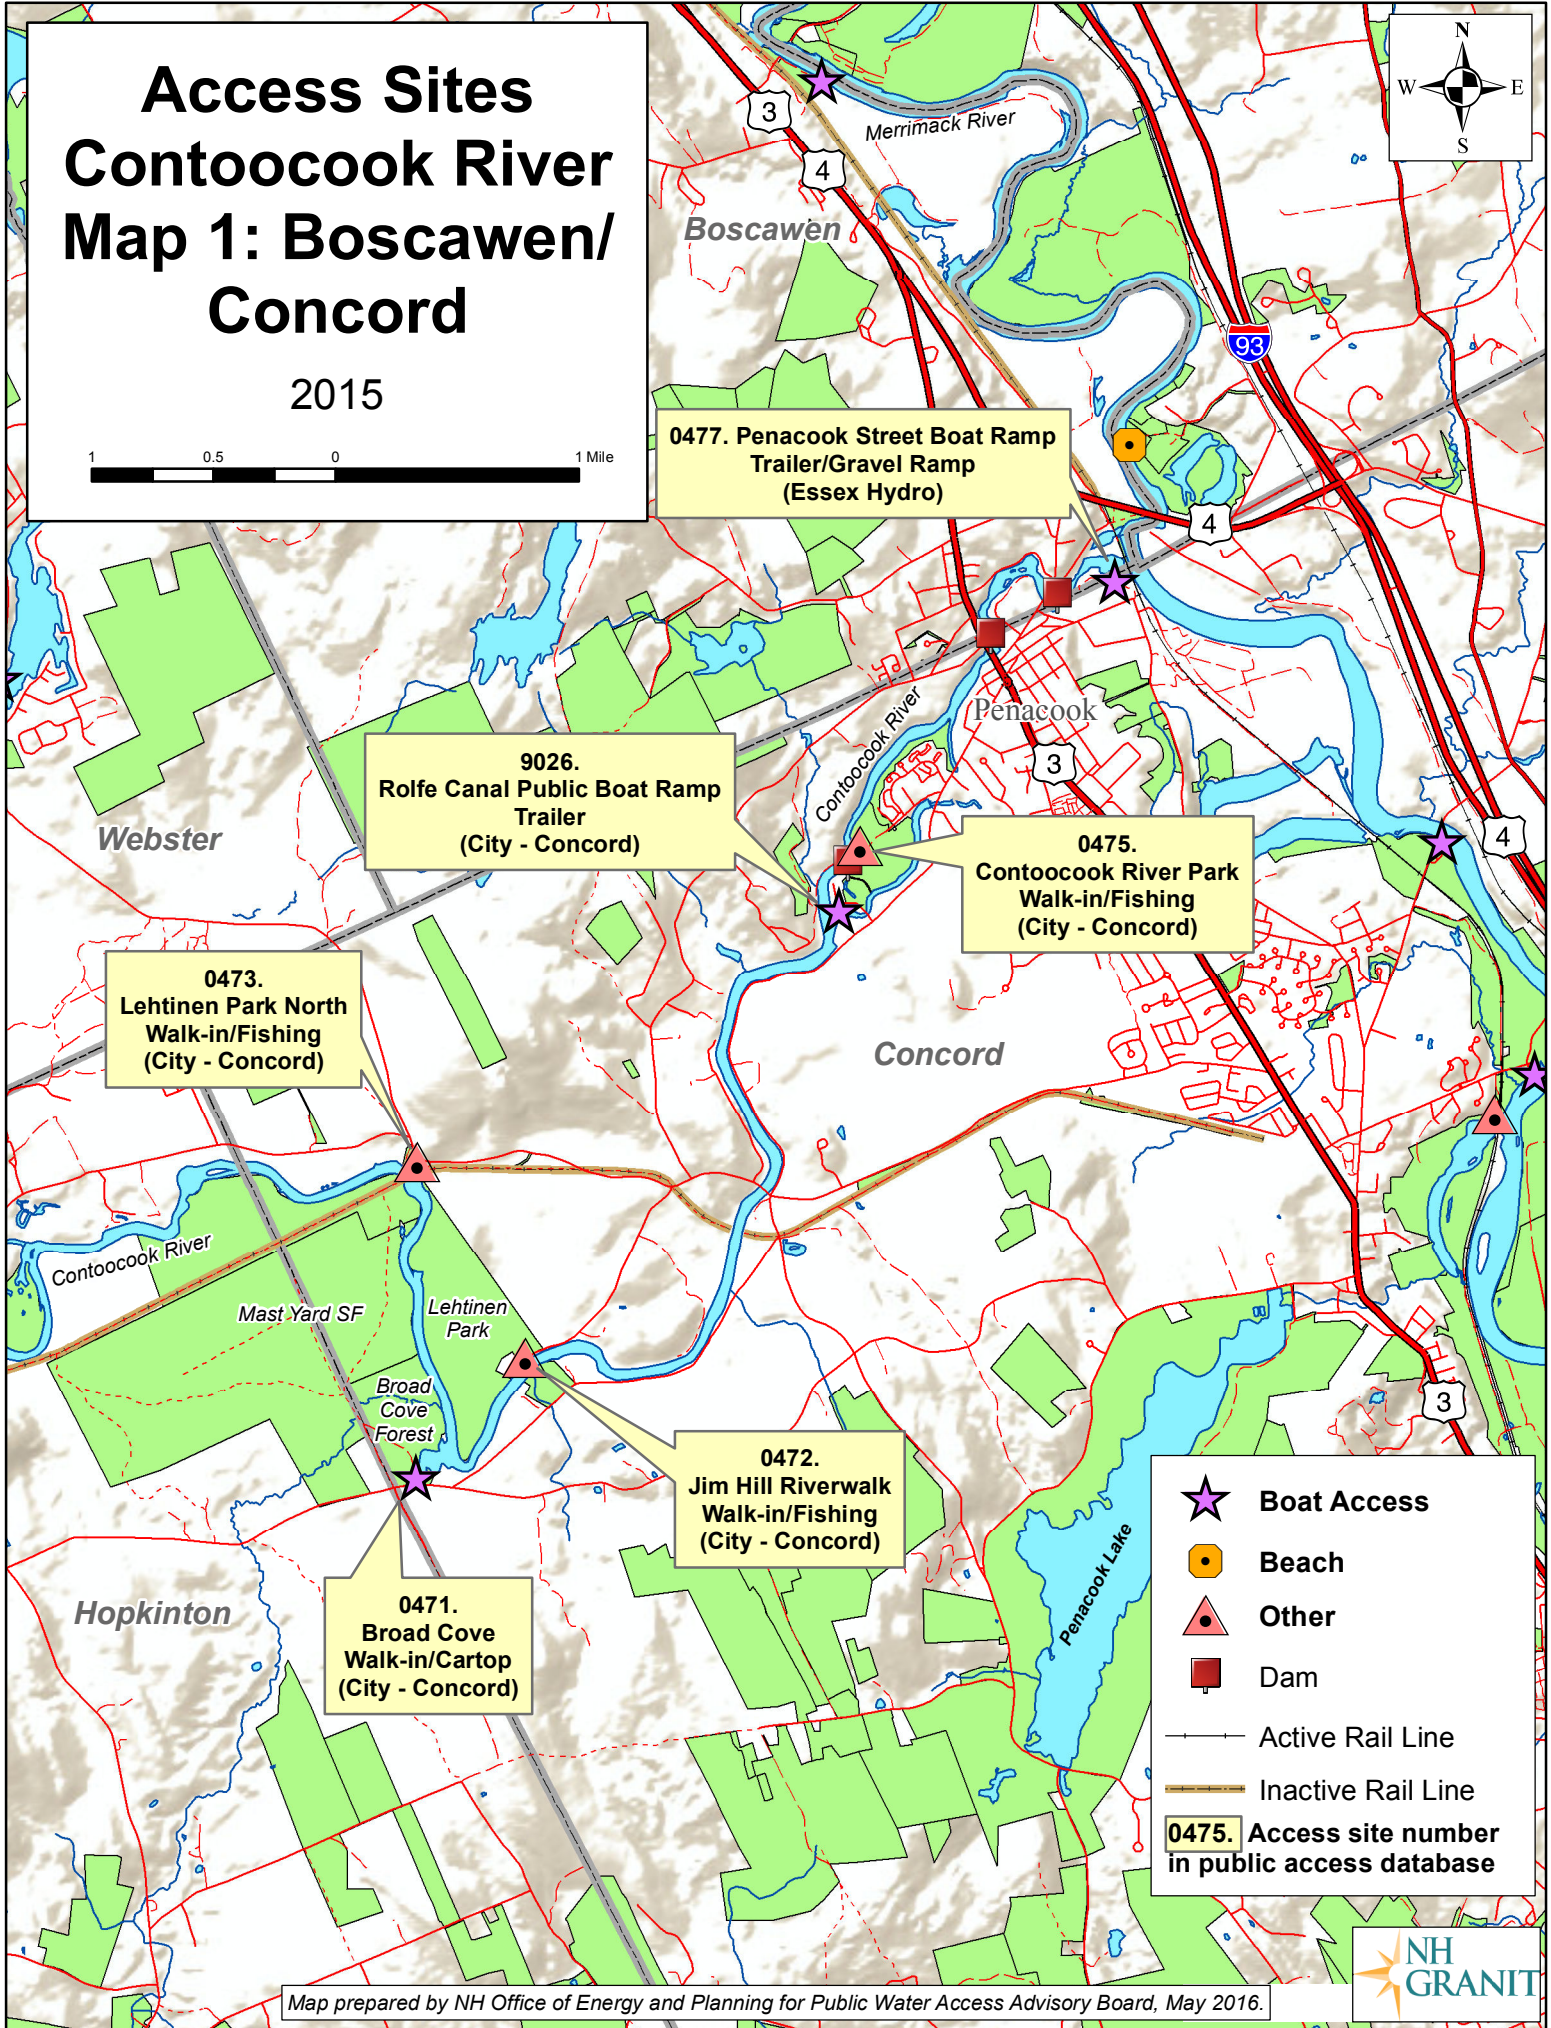

Access Sites Contoocook River Map 1: Boscawen/ Concord

2015

**0477. Penacook Street Boat Ramp
Trailer/Gravel Ramp
(Essex Hydro)**

**9026. Rolfe Canal Public Boat Ramp
Trailer
(City - Concord)**

**0475. Contoocook River Park
Walk-in/Fishing
(City - Concord)**

**0473. Lehtinen Park North
Walk-in/Fishing
(City - Concord)**

**0472. Jim Hill Riverwalk
Walk-in/Fishing
(City - Concord)**

**0471. Broad Cove
Walk-in/Cartop
(City - Concord)**

- Boat Access**
- Beach**
- Other**
- Dam**
- Active Rail Line**
- Inactive Rail Line**
- 0475. Access site number in public access database**