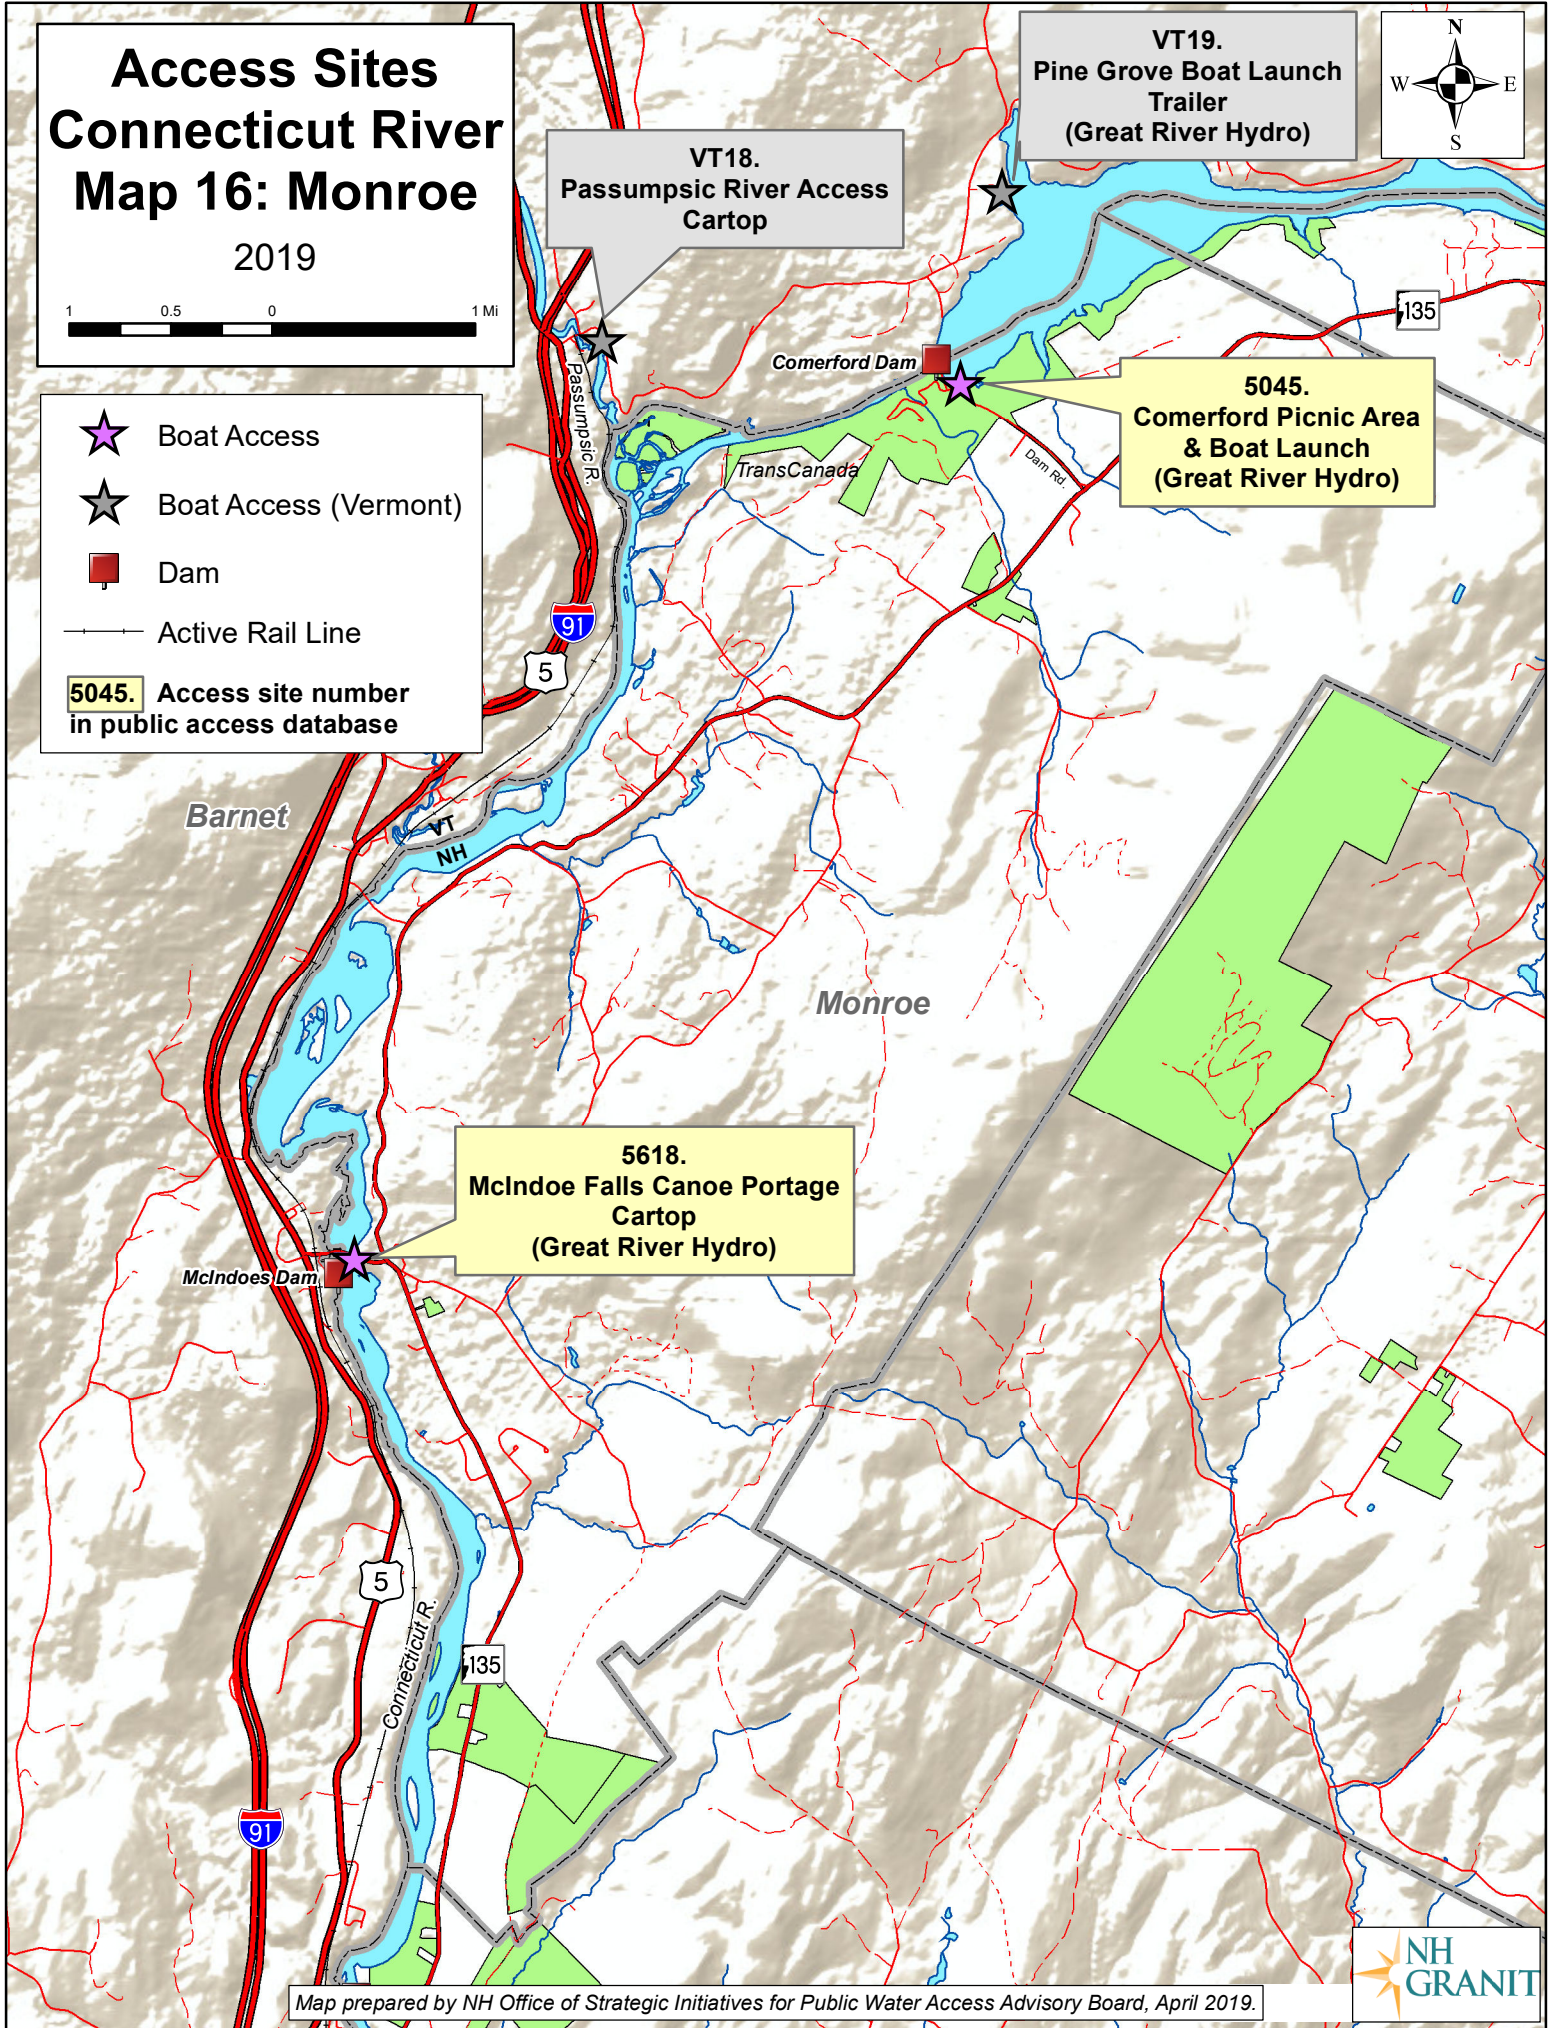

Access Sites Connecticut River Map 16: Monroe

2019

VT19.
Pine Grove Boat Launch
Trailer
(Great River Hydro)

VT18.
Passumpsic River Access
Cartop

5045.
Comerford Picnic Area
& Boat Launch
(Great River Hydro)

- ★ Boat Access
- ★ Boat Access (Vermont)
- Dam
- Active Rail Line

5045. Access site number
in public access database

5618.
McIndoe Falls Canoe Portage
Cartop
(Great River Hydro)